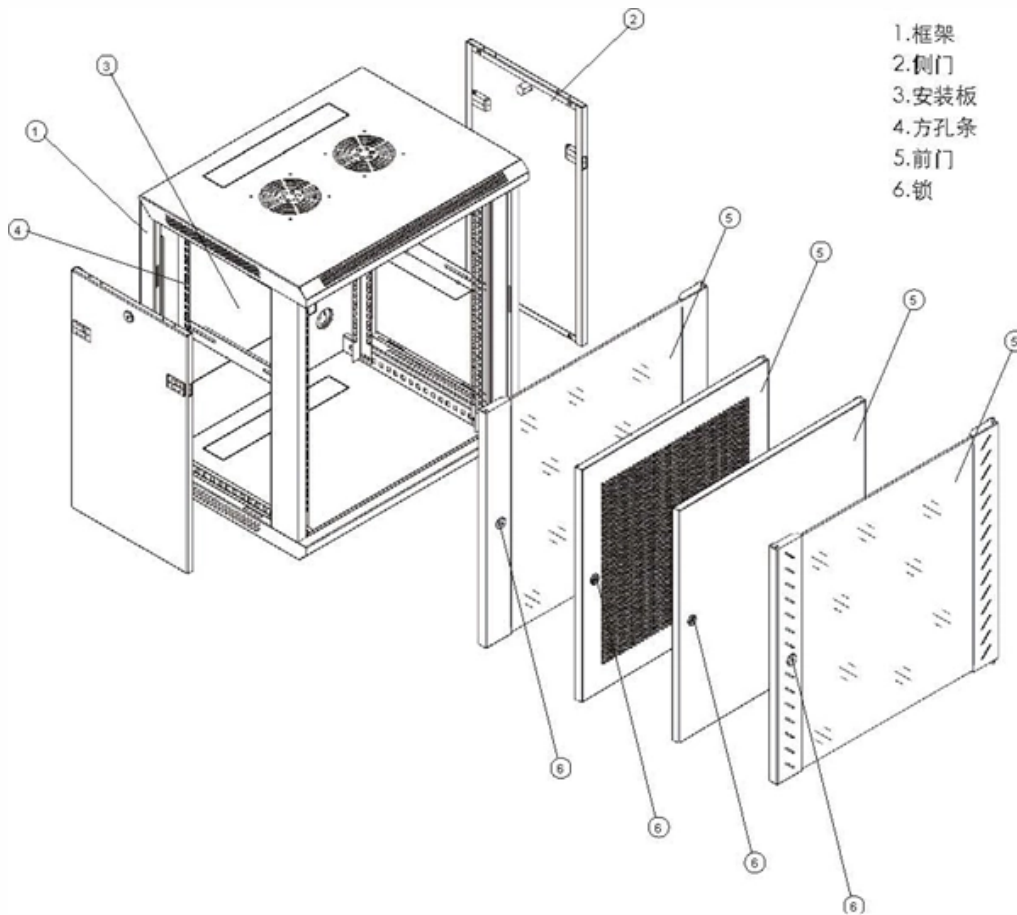

10 Gigabit Aggregation Uplink Switch