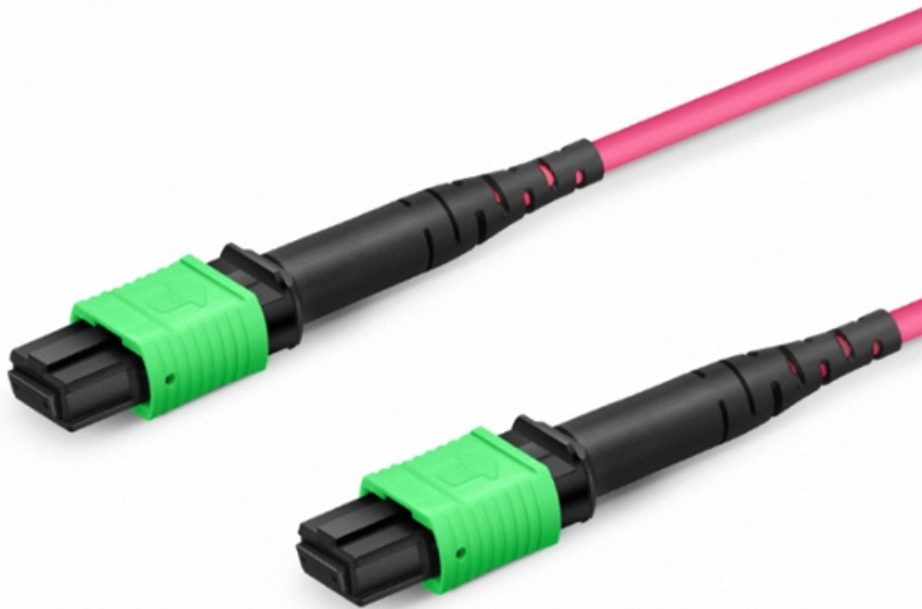

12-core fiber optic spool square head

12-core fiber optic spool square head

12 Strand OM4 Fiber Optic Cable , Fiber By the Foot

This cable is perfect for headend termination to a fiber backbone, termination of fiber rack systems, multi-floor deployment where select fibers are used at each floor,

12 Core Single Mode Fiber Optic Cable

HES 12 Core Single Tube Steel Armored Fiber Optic Cable, SM 9/125µ Single Mode. Provides high-capacity and durable data transmission.

Armored 12 Strand Fiber Optic Cable Spool 500 Feet

About this item High Speed Optic Cable for Large Infrastructures: This Black 1000 Feet Spool of Plenum Fiber Optic Distribution Cable can be used for both Indoor/Outdoor purposes. It is the right choice for you if you have large installation requirement of long distance runs at high speeds.

Plenum 12-Strand Corning Outdoor Fiber Cable, OM1

Product Description This is a black 1000 foot spool of indoor/outdoor plenum rated fiber optic distribution cable intended for large installations of short range runs at