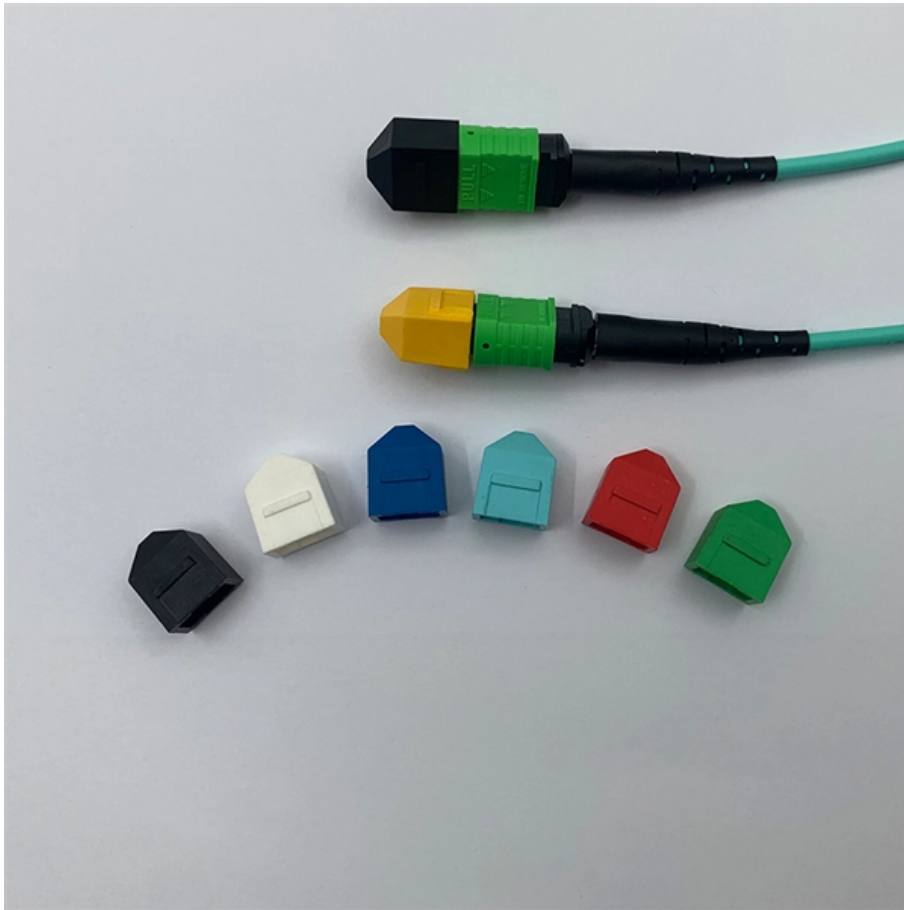

25G Multimode Fiber Optic Patch Cord OM3

25G Multimode Fiber Optic Patch Cord OM3

Why Fiber Optic Patch Cords Benefit Businesses , Speed & ROI

Discover how fiber optic patch cords improve business networks with faster speed, reliability, and ROI across offices, data centers, and smart factories.

Tech.GiftAbay GESD 4PCS 6 Duplex 12 Core LC Adapters OM3 Fiber Patch

Multifunctional Compatibility Fiber Optic LC F/F Adapter Keystone Jack Complies with Multimode, SingleMode, 1.25G/10GB, OS1/OS2/OM1/OM3, Adapt to various optical fiber cables, blue is just a

Amazon : Fiber Optic Coupler

Discover fiber optic couplers for network connectivity. Find SC, LC, and ST adapters with low insertion loss for reliable connections.

Amazon : Lc To Lc Fiber Patch Cable

FLYPROFiber- LC to LC Fiber Patch Cable 1M/3ft, OM3 Multimode Fiber Optic Cable Cord, 10GB/40GB, Duplex, 50/125um, LSZH, Options: 0.2m-200m 200+ bought in past month
Save 5%

Custom 5-meter 2.0mm Lszh Om3 Duplex Lc/upc Fiber Patch Cord

The LC/UPC-LC/UPC-OM3-DX-2.0-5M is a duplex multimode fiber patch cord designed for high-speed data centers and enterprise networks. Featuring OM3 multimode fiber and LC/UPC connectors, with