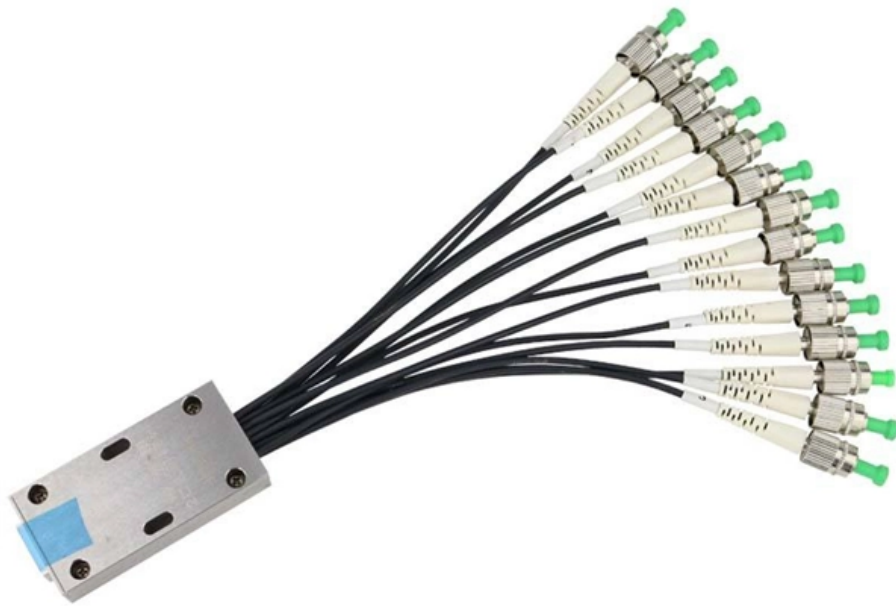

# **4-core fiber optic waterproof terminal box**

## **4-core fiber optic waterproof terminal box**

---

### **FTTH Indoor 4 Core Fiber Termination Box , Advanced**

---

The 4-core fiber termination box provides a stable, protective joint between optical cable and distribution pigtails at the end of fiber cables. It is typically used in

## **Optical Fiber 4 Core FTTH Termination Box**

---

SP-1602-4D fiber termination box is able to hold up to 4 subscribers. It is used as a termination point for the drop cable to connect with patch cable in FTTH indoor