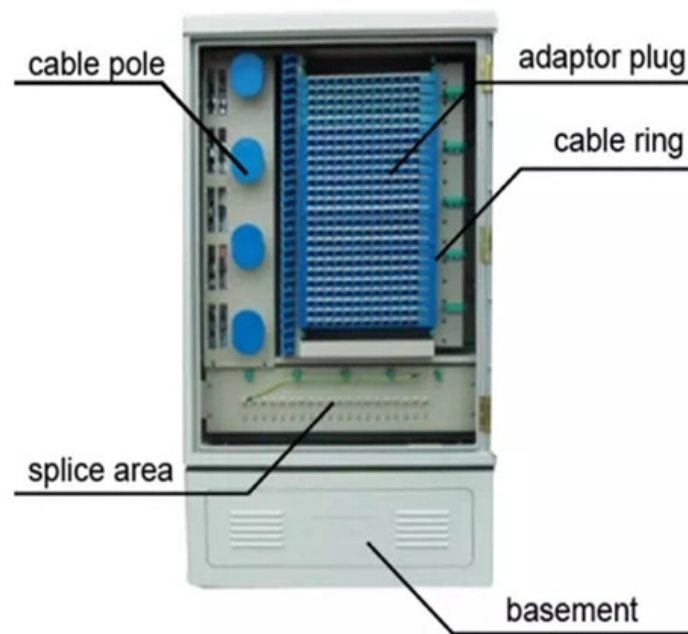

## 4-port terminal box fully equipped with pigtail

## **4-port terminal box fully equipped with pigtail**

---

## **FTTH Terminal Box 2 Ports with 2 LC/APC SM Duplex**

---

L-com's LCFTB-E-LCA FTTH Fiber Information Panel comes fully equipped with 2 LC/APC duplex couplers and 4 SM 0.9mm pigtails, making it ready for splicing

## **FTTH Indoor 4 Core Fiber Termination Box , Advanced**

---

FTTH Indoor 4 Core Fiber Termination Box PN.FC-08-00169 4 Port Fiber Termination Box is designed for FTTD (Fiber to the Desktop) system applications.