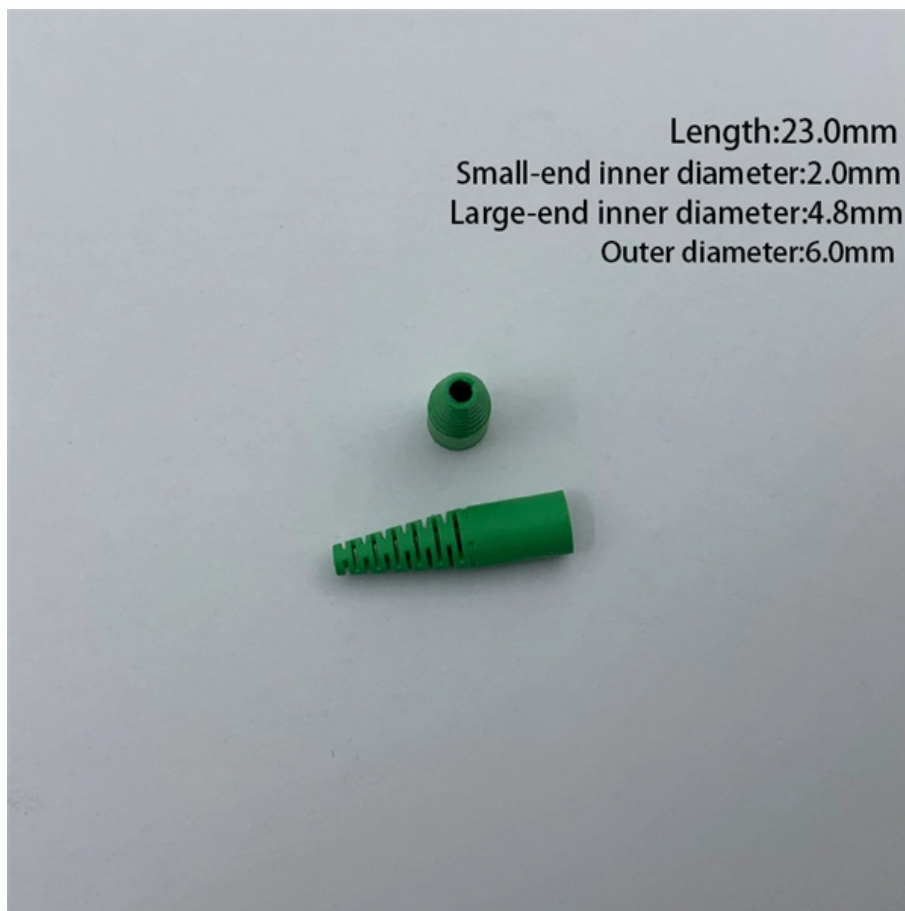

48-core fiber optic OS2

48-core fiber optic OS2

Fiber Optic Patch Cable, Fiber Optic Patchcord MPO-MPO F to F 12 Cores

Specifications Designed for secure installations, AOFPLUS's 12 cores MPO fiber optic patch cable features LSZH jacket, it critical for enclosed areas like offices, hospitals, and transit hubs, minimizing

Single-mode optical fiber

In fiber optics, a quadruply clad fiber is a single-mode optical fiber that has four claddings. Each cladding has a refractive index lower than that of the core.

Fiber Optic Color Code Explained: Jacket, Connector