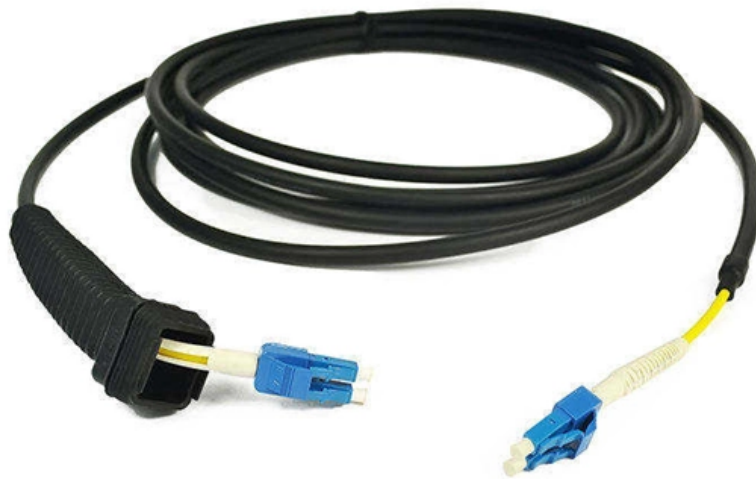

750V distribution box

750V distribution box

125A Distribution Block, 2 Pole, 7 Way, 750V, IP20

DIN rail mount distribution blocks 2 & 4 pole versions 125A per pole IP20 touch proof with removable cover DIN rail or surface mount Rated voltage 750V, U_{Imp} 8kV

Deye BOS-G Hochspannungs-Batterie-Cluster-Steuerbox

Deye BOS-G High Voltage Battery Cluster Control Box optimizes battery management for high voltage systems, ensuring efficiency and reliability.

Distribution terminal block **BD160135 5P 160A 750V**

Powerbox Launches High Efficiency 750V DC-DC

Powerbox ENR500D high efficiency 750V DC/DC converter for light-rail and industrial applications. Image courtesy of Powerbox Dependent upon

3P 750V Solar PV DC Circuit Breaker for Distribution Box

The DC circuit breaker of the solar power distribution box can protect the electrical equipment inside the power station and ensure the normal operation of the power

Electrical Distribution Boxes for Power Distribution , Wieland