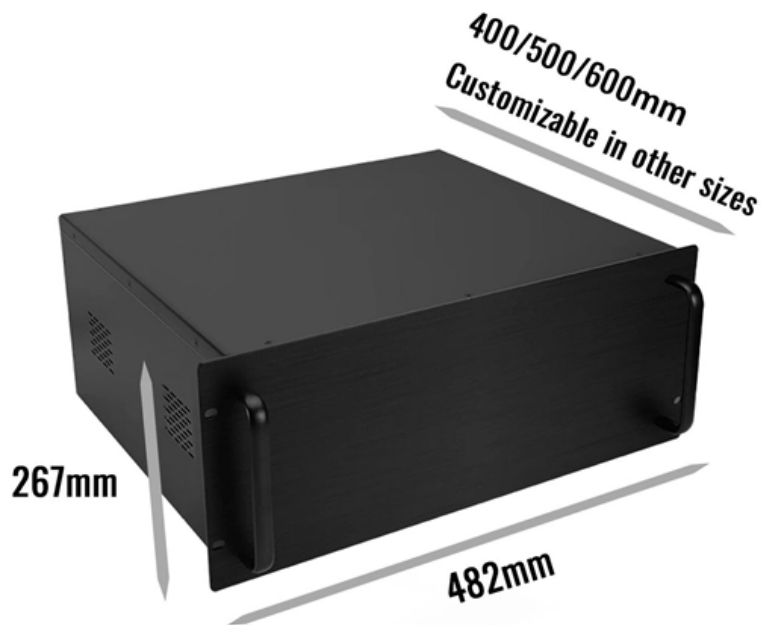

86 Fiber Optic Panel Dual Port

86 Fiber Optic Panel Dual Port

2-Port Optical Fiber 86x86mm FTTH Fiber Panel Fiber

2-Port Optical Fiber Panel with FTTH Fiber Terminal Box, featuring dual SC junction box design. Made of durable ABS material, this 2-Gang electrical box offers

Type 86 Optical Fiber Panel Box FTTH Information Panel Dual-port

Network Equipment: Robust Switches and Fiber Optic Cables for building efficient and scalable wired networks. Fiber Installation & Maintenance: Professional Fusion Splicers and Patch Cords/Jumpers

2-port FTTH Optical Fiber Terminal Box Socket Panel

Buy 2-port FTTH Optical Fiber Terminal Box Socket Panel Wall-Mounted Socket Type 86 Optical Fiber Desktop Box Leather Cable Optical Fiber Information Panel

Dual Port SC Fiber Optic Socket Panel Terminal Junction Box

This 86-type dual SC port fiber termination box provides a professional solution for FTTH drop points, office networks, and home fiber installations. The compact 86x86x25mm design integrates two SC