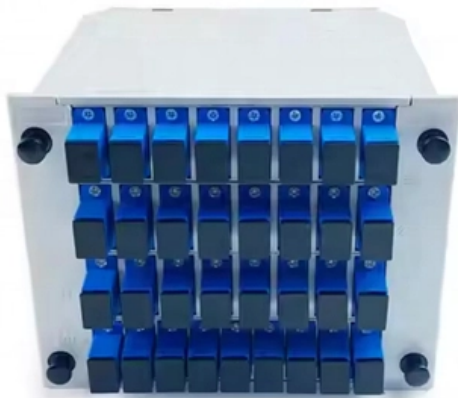

ABS Fiber Optic Cable Junction Box

ABS Fiber Optic Cable Junction Box

Durable FTTH Terminal Box , Fiber Termination

FTTH Termination Box available for the distribution and terminal connection for various kinds of optical fiber system, Some are used for indoor cabling and others

Abs fiber optic junction box

Shop high-quality ABS fiber optic junction boxes for indoor and outdoor use. Durable, waterproof, and suitable for industrial applications. Bulk orders welcome.

SJ-ABS-03 Inline 4 In 4 Out Fiber Optic Cable

Applications The Fiber Optic Distribution Box is ideal for a wide range of fiber optic network scenarios, including: FTTH Network Deployments: Serves

16/24/48 Core FTTH ABS Fiber Optic Terminal Box

The Fiber Optic Terminal Box is a comprehensive solution designed to simplify and optimize the connectivity of your FTTH communication network system.