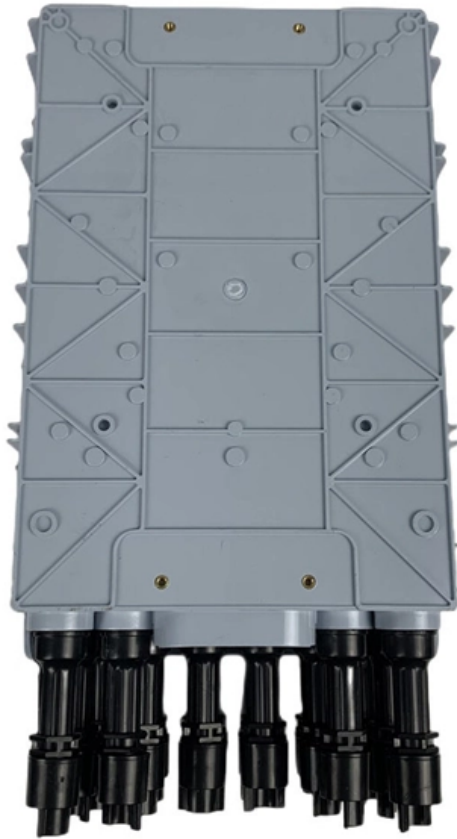

ALBG2 Distribution Box