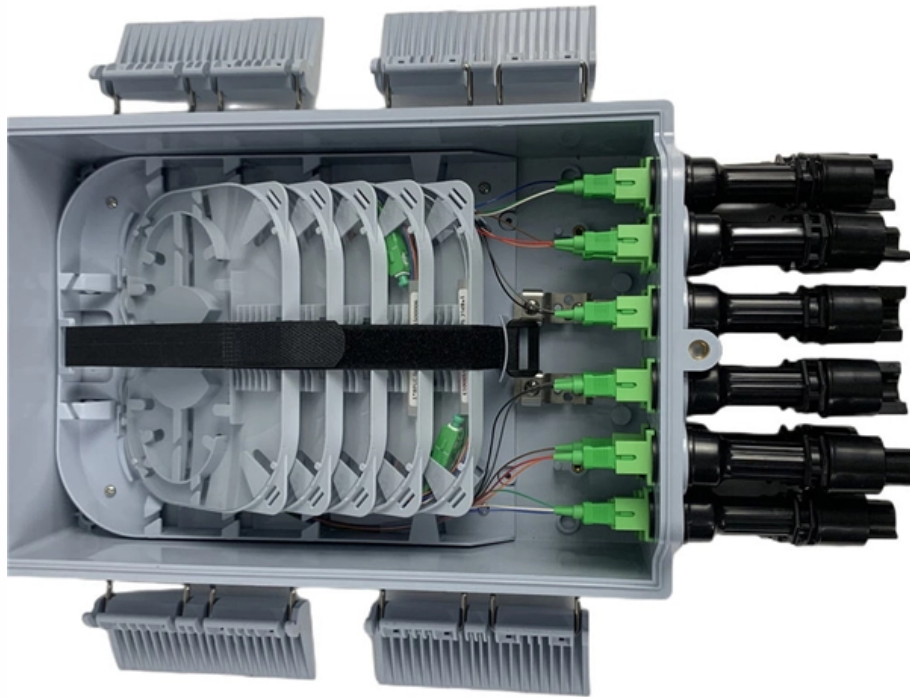

Amb1 distribution box

Amb1 distribution box

Mortal Ambition 1st Edition Booster Box

24 booster packs per booster box 6 booster boxes per case Rarity distribution: 75C / 59U / 55R / 32SR / 8UR / 11CSR / 1CUR *First Edition (1E) boosters are printed in a single wave and won't be reprinted.