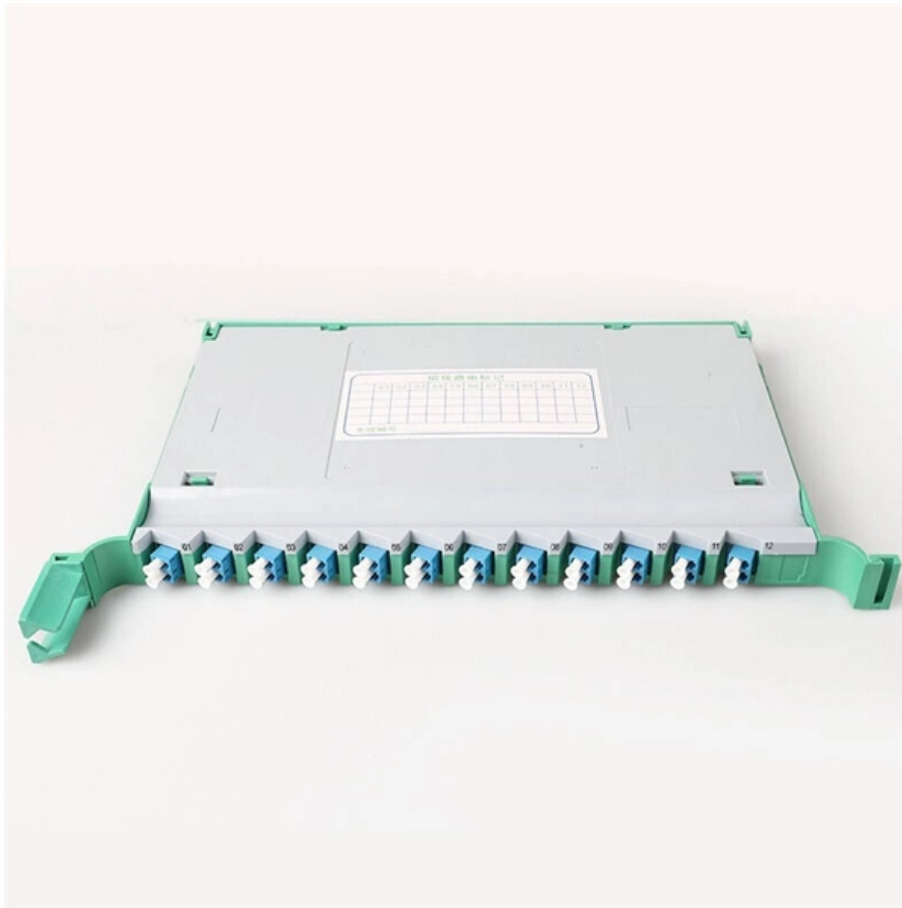

Angola Integrated Power Cabinet 42U for Base Stations

Angola Integrated Power Cabinet 42U for Base Stations

42U Racked Mounted Outdoor Telecom Cabinet Buy

The outdoor telecom cabinet can be used in wireless communication base station, such as a 4G system, communication/network integrated service,

Giganet 42U Floor Standing Containment Power Cabinets

The Giganet 42U Floor Standing Containment Power Cabinets are equipped with a 3U Power Distribution module to cover all types of power source, two vertical Power Distribution Unit (PDU)

Custom Power Supply Cabinets , Riteoptic

Our base station cabinets can directly power nearly any communication equipment they house. The design of our racks and cabinets allow for high integration with

Energy Management of 42U Communication Power Supply Cabinet

The Pole-Type Base Station Cabinet is an intelligent highly integrated hybrid power system, combining the communication base station problems with reliable energy.