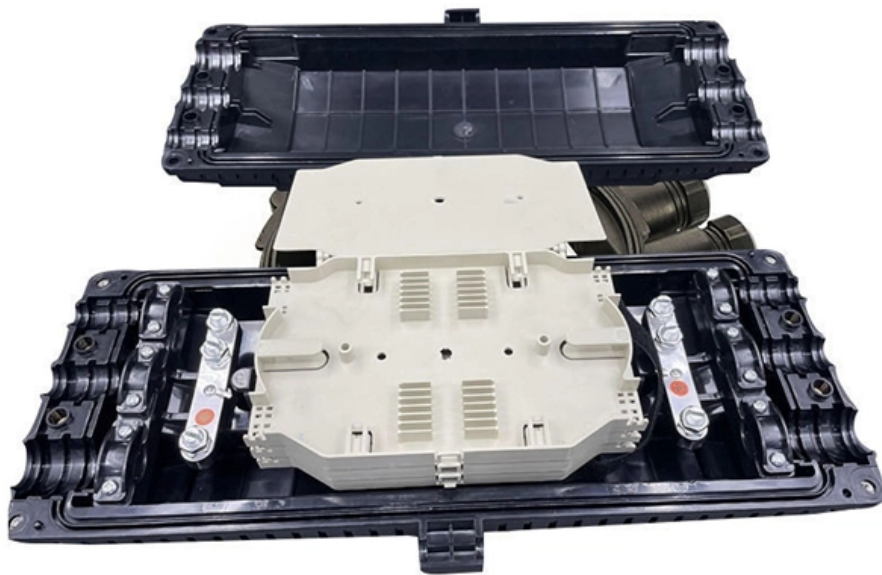

Are gigabit PoE switches good