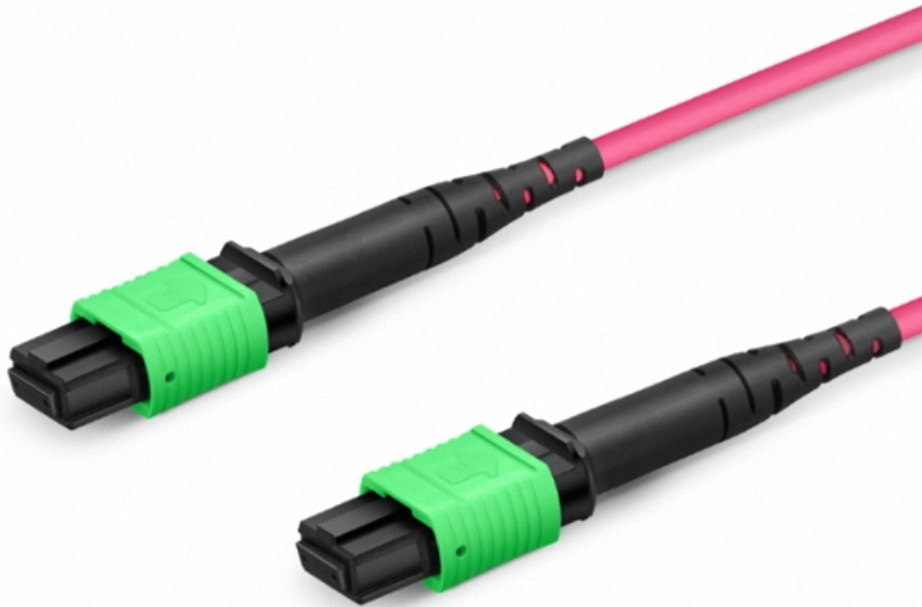

Bahamas Fiber Ethernet Switch 10G

Bahamas Fiber Ethernet Switch 10G

10 Gigabit Switches (10GbE)

Looking to upgrade your small-business LAN to 10GbE? With the enormous growth of network traffic and network storage in recent years, 10GbE is becoming a natural upgrade for many businesses in

Discover fiber mall about 10GB Ethernet switches! Learn how to upgrade your network with speed, efficiency, and expert guidance.

24*10/100/1000 RJ45 ports and 4*1/10G SFP+ L2+ managed Ethernet fiber

OVERVIEW The B1-56028FM is a 10G uplink L2+ managed Ethernet fiber switch independently developed by BISMUN. It has 24*10/100/1000 Base-T adaptive RJ45 ports and 4*1/10G SFP+ fiber

Fiber Mall Sfp 10g Sr Compatible With Cisco Meraki Ma , Desertcart Bahamas

Description About this item . 10GBASE-SR SFP+ to LC Optical Gigabit Ethernet

transceiver module Multimode 850nm LC duplex connector DDM 300M Wide Compatibility - Compatible for Cisco SFP

Switche bis 10G PoE

Switche bis 10G PoE Diese Kategorie bietet Switche unterschiedlicher Ausführungen mit einer maximalen Datenrate von 10G, zusätzlich mit der Möglichkeit, externe

Netgear 10 Port Poe Multi Gigabit 10g Ethernet Smart Switch