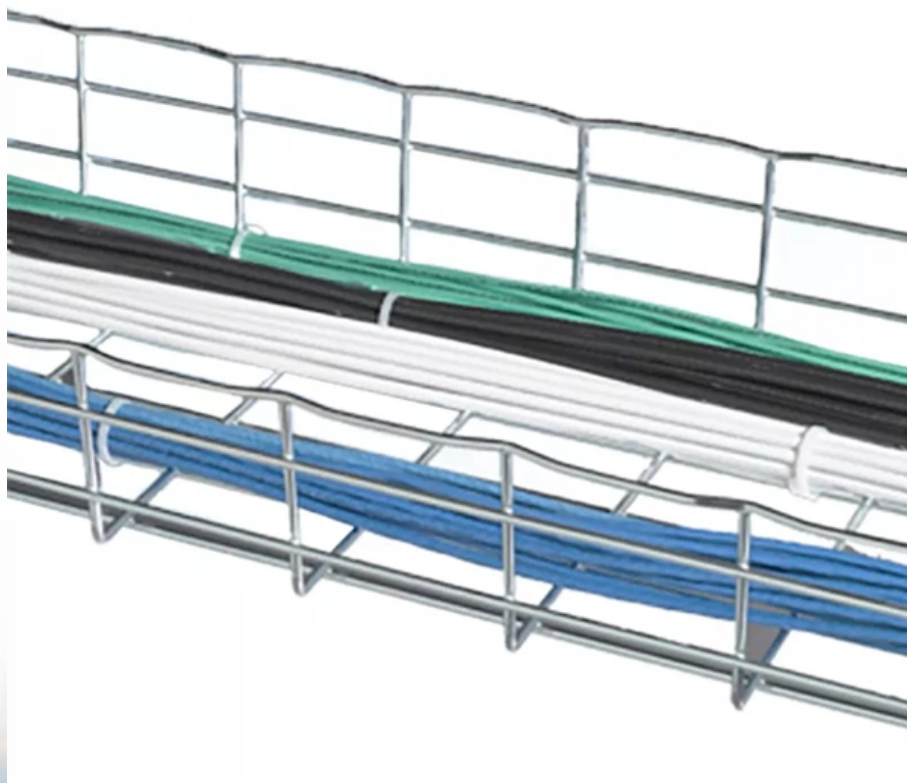

Belgian Export Outdoor Communication Power Supply Cabinet with Remote Monitoring Type CIF Price

Belgian Export Outdoor Communication Power Supply Cabinet with

Outdoor power cabinet

Outdoor power cabinet The Type 3 cabinet platform is designed for a variety of applications and can be tailored to fit your specific needs. The cabinet is well suited for power, batteries and