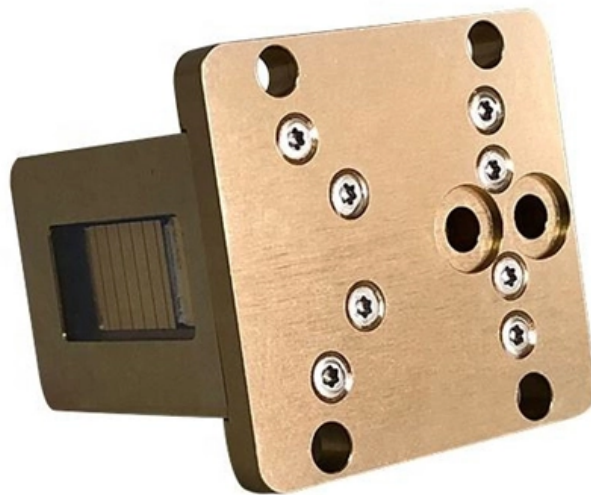

# **Butterfly-shaped fiber optic cable plug**

## **Butterfly-shaped fiber optic cable plug**

---

# **Butterfly Sc/APC Field Assembly Type Fiber Optic Fast Connector**

---

The Butterfly SC/APC Field Assembly Fast Connector is designed for quick, reliable termination of FTTH drop cables. With its pre-polished ferrule and no-epoxy design, it enables fiber termination in under

## **Butterfly Indoor FTTH Drop Cable**

---

Butterfly FTTH drop cable is a popular type of fiber access optical cable, according to the different application environment and laying conditions, it has reasonable