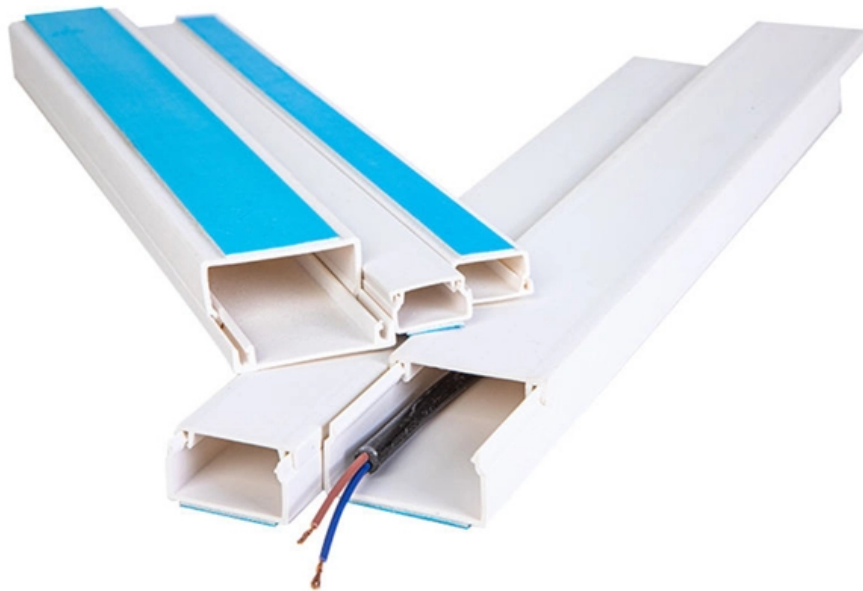

# **C220 Optical Line Terminal**

## Overview

---

C220 is big/middle OLT equipment with high density, high bandwidth and scalable office end equipment of passive optical access. ZTE ZXA10 C220 EPON OLT equipment, Optical Line Terminal, generator room netcore, middle size, better than C200 Multiple interfaces C220 configuration: Two control boards, the model is GCSA, with cable control port, SD memory card ports, etc. The FTTH solution bases on xPON technology complies with the access network topology features with small-size passive ODN, and excellent adaptability, without electromagnetic and lightning interference to reduce the equipment fault ratio. Modern telecommunications depend on olt c220 as basic building blocks for fast data transfer over great distances. These devices and systems use light to transport data and provide better dependability and bandwidth than conventional copper connections. Technical specifications and parameters | Device Capacity - The device is 6U in height and adopts the vertical plug-in board method, with a total of 10 PON board slots. The following is the EPON board, the model number is EPFC: The following is the control card, the model number is GCSA, there are 4 RJ-45 ports: This is the uplink board, the model is EIGM, there are two uplink modules, and also 4 RJ-45 ports: The following is the bottom of the OLT equipment: The.

# C-Data Olt Device, Optical Line Network Terminal , C-Data

---

Unleash the Power of C-Data OLT Device - Transform Your Optical Line Network Terminal with Cutting-edge Technology. Get Ready for Unmatched Speed and Efficiency. Explore Now!

## 100% original ZTE ZXA10 C220 Optical line terminal GPON Epon

---

Optical Line Terminal ZTE zxa10 c220 Olt Zxa10 c220 is A's outfit large/medium with high density, high bandwidth and scalable outfit final de bureau acces optical passive.