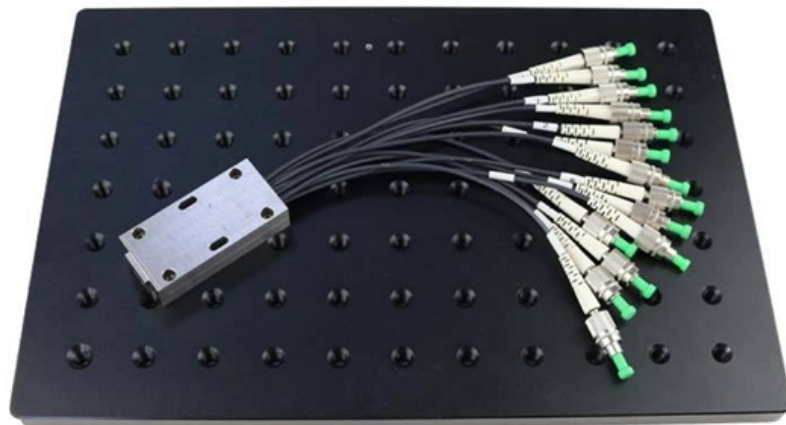

Cable tray hoisting screw

Overview

Specifically designed to provide a rapid and secure fixing when erecting cable trays. The fixed washer to the flange nut prevents it from falling into the socket driver. The screw-on cable tray systems fulfil the requirements of "IEC 61537:2006 - Cable management - Cable tray systems and cable ladder systems" for the low-voltage area. This method primarily relies on two key accessories: hoisting frames and cross arms, each suited for different specifications of cable trays.

Cable tray hoisting screw

Cable trays, screw connection , OBO

To product Item no. 6047602 Cable tray RKS 60 FT perforated To product Item no. 6055893 Cable tray RKS 60 FS perforated, w/o floor beading To product 3 Variants Cable tray MKS 35 FS To product

Best practice guide to cable ladder and cable tray

Cable ladder and cable tray systems The following recommendations are intended to be a practical guide to ensure the safe and proper installation of

Cable Tray Supports & Clamps

Mounting instructions

The screw-on cable tray systems are used to support and route all kinds of cables, taking the approved load values into account. Depending on the corrosion protection used, they can be mounted both