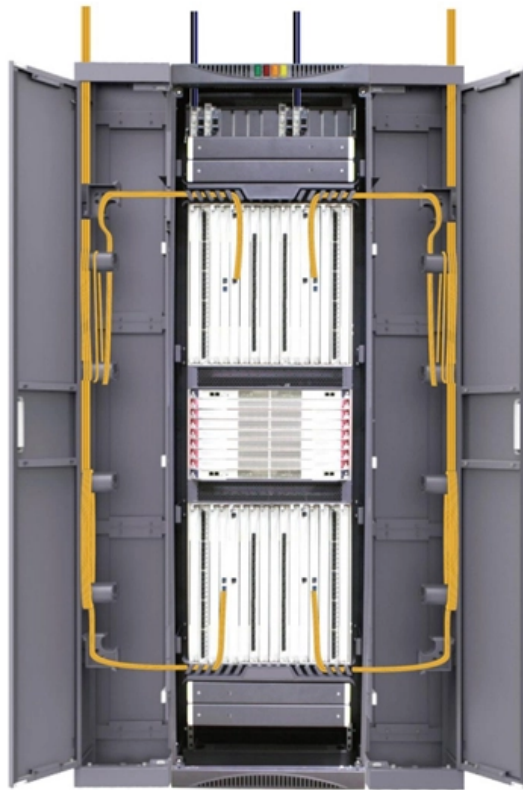

Cable trays belong to ladder trays

Overview

To help you understand the differences between cable trays and cable ladders, we've put together a comparison table: As you can see, both cable trays and cable ladders have their strengths and weaknesses, and their suitability. A cable tray is a structural component that is used to support and protect electrical cables. It consists of a series of metal or plastic rungs, connected by side rails to form a ladder-like structure. Ultimately, your decision should be based on factors such as cable capacity, space availability, and bud. Discover more great content by subscribing to My channel Looking to stay ahead of the game in the world of electrical engineering?

Cable trays belong to ladder trays

Difference Between a Cable Ladder and Cable Tray

What is a Cable Ladder? A cable ladder, also known as a ladder cable tray, is a support system that consists of two longitudinal side rails connected by individual

What is the difference between cable ladders and cable trays

Generally, cable ladders are preferred for supporting high volume or heavy cabling, especially if there are long spans between supports. Cable trays are typically

Difference Between Cable Tray, Cable Ladder And

3- Cable Trunking Straight sections of solid bottom cable trays constructed from single sheet of metal, providing excellent protection from external damage. They are