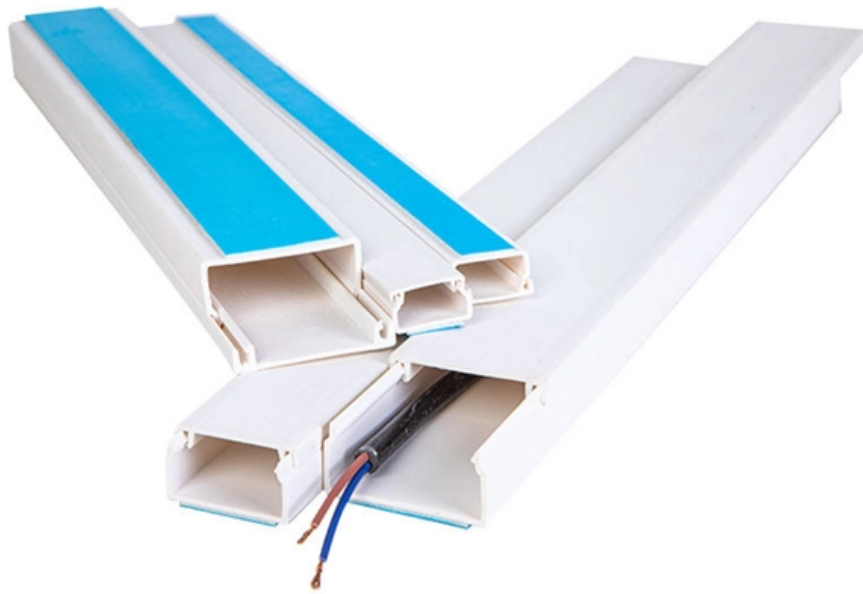

EIT Opto-Routing

Communication Network Connection Box

Communication Network Connection Box

Overhead connection boxes for copper telecom networks

Distribution boxes: Fitted to overhead networks, distribution boxes are used to connect subscriber connection cables to the main network cable to create a concentration point. Overhead boxes are

Green Telecommunications Box: Understanding Street

Those mysterious green boxes you see dotting neighborhoods and street corners serve a vital purpose in our telecommunications infrastructure. I've spent years

INTOS ELECTRONIC AG -Anschlussdosen & Netzwerkdosen

The InLine® Cat.6A junction box offers a professional solution for structured network cabling in offices, public facilities and industrial applications. With two RJ45 sockets and 8-pin LSA connection strips,

Anschlussdosen für Netzwerk und TV

Two RJ45 keystone / snap-in modules can be conveniently integrated into this wall-mounted box. The socket can be screwed to the wall, etc., and allows easy installation of network cables.