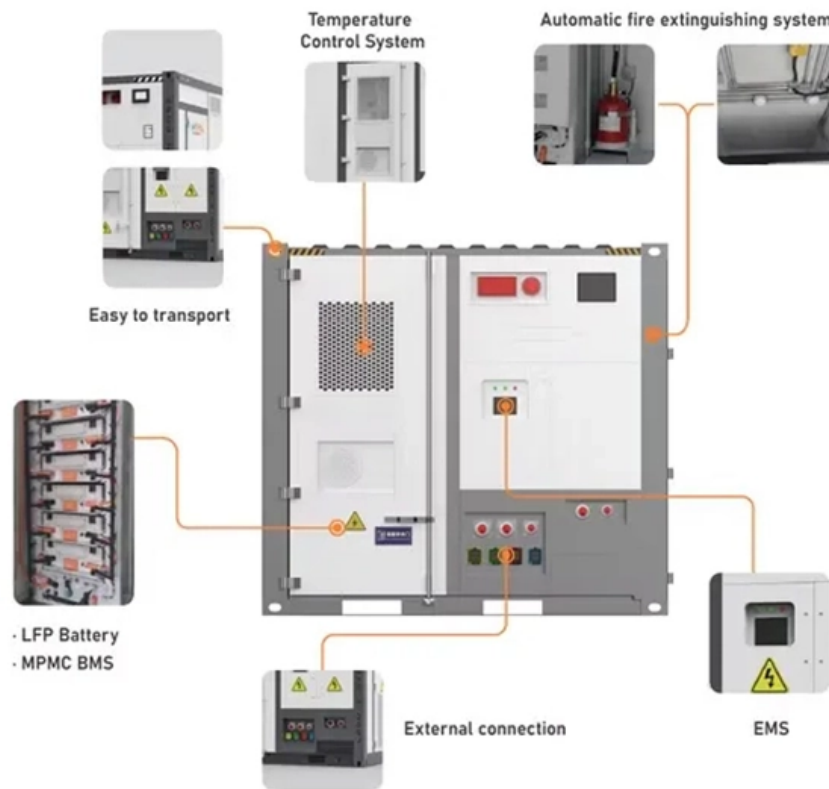

Concealed Engineering of Communication Towers

Overview

Engineers use computer-aided design (CAD) programs to create detailed 3D models of their tower designs. This software allows them to simulate how a tower will behave under various stress conditions. Raycap designs and fabricates custom, freestanding STEALTH[®] concealment structures. TNH is one of only a few CROWN CASTLE APPROVED VENTED CANISTER fabricators and the only fabricator with working crews building telecom sites. With 100's of successful hands-on canister installs; our level of knowledge far exceeds that of a specialized steel and/or canister fabricator. Communication tower erection services build communication towers, set up satellite dishes, and install related telecom equipment.

Concealed Engineering of Communication Towers

Camouflaged Towers - SolveForce Fiber Internet, Cloud Computing

Despite their disguises, camouflaged towers house antennas, transceivers, amplifiers, and other network equipment necessary for wireless communication. These components are typically hidden within the