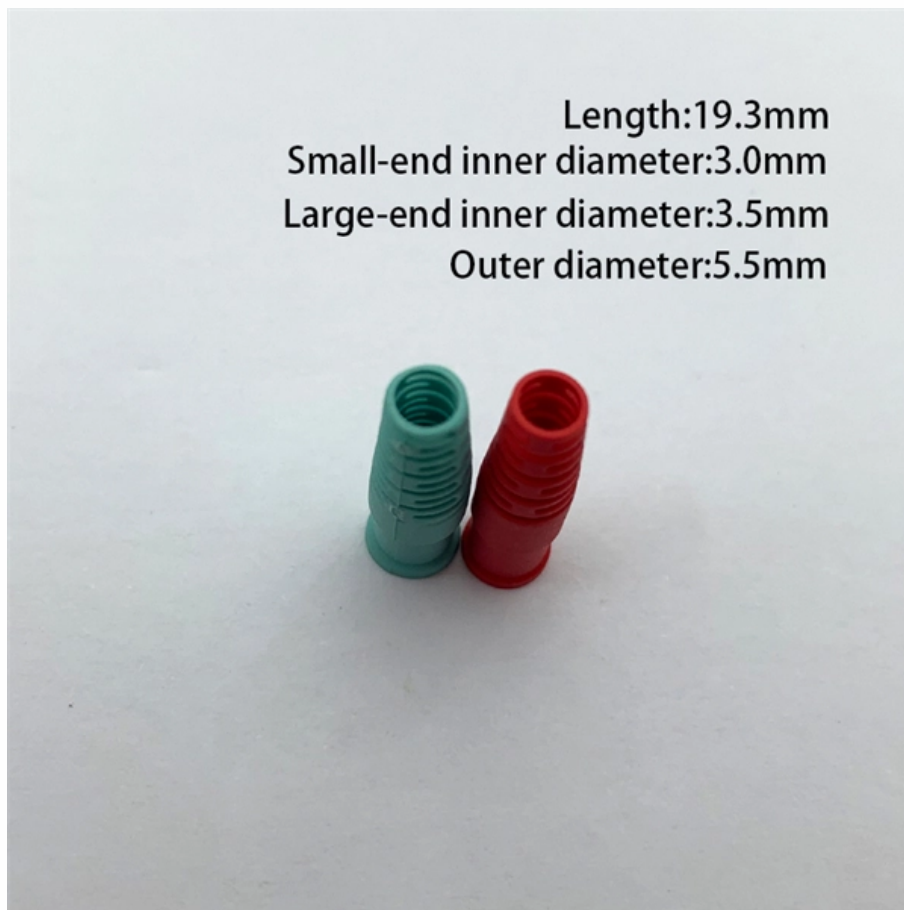

# **Corner bracket for mesh cable tray**

## **Corner bracket for mesh cable tray**

---

## **Trapeze Hanging Cross-Bracket for Wire Mesh Cable**

---

Suspend wire mesh cable trays from the ceiling of your data center or network closet with 150mm black powder-coated metal hanging cross-bracket.

## Cable Tray Universal Brackets

---

U-Connector for connectin CleanTray fittings to straight sections in frequent washdown areas. This U-Connector CleanTray, CT44UCSS item measures 4.00x4.00 inches with a material of SS304 finish