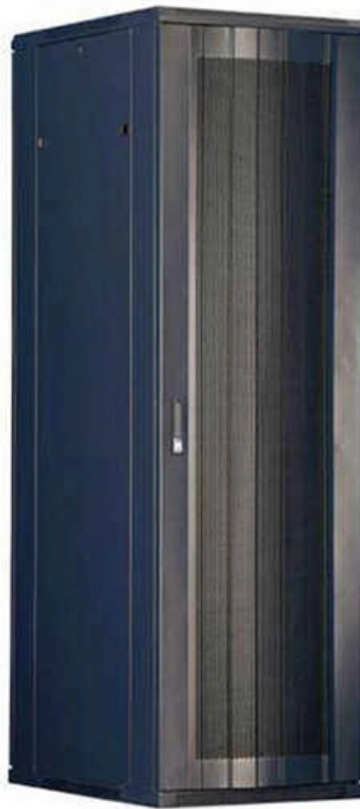

Custom-made fiber optic terminal boxes and accessories in Madagascar

Custom-made fiber optic terminal boxes and accessories in Madaga

Solutions

Customizing Fiber Termination Boxes is Easy We are a one-stop supplier for all custom fiber termination box solutions. We promise to be there for you if you want

Reliable manufacturer of fiber optic passive: fiber optic cross cabinet in Madagascar, PLC Splitter, Adapter, Optical Cable Cross Connection Cabinet, Fiber Optic Patch Cord, FTTH Terminal Box,

What is a Fiber Terminal Box?

Introduction to Fiber Terminal Boxes In the world of modern telecommunications, fiber optics play a crucial role in transmitting data over long

Fiber Optic Distribution Box

The fiber optic terminal box is one of the main accessory products of ZMS with high quality sealing and stability. It is reasonably priced and has an advanced