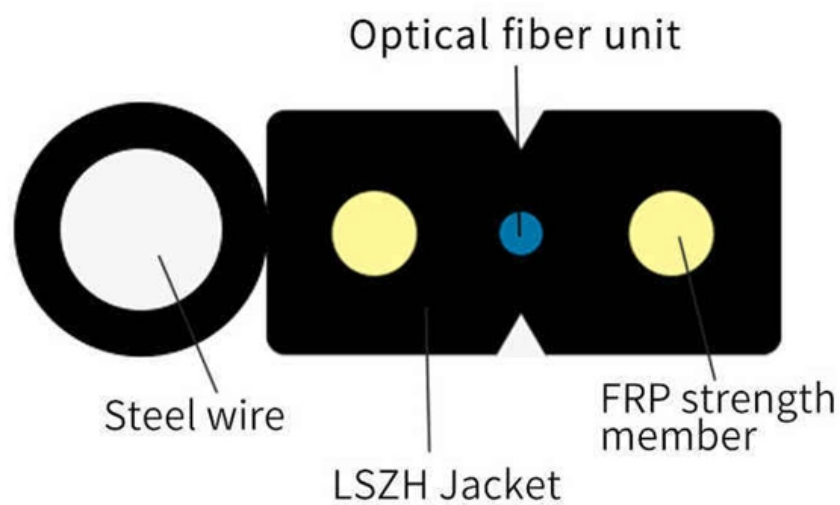

Custom-made stainless steel electrical distribution box from Ireland