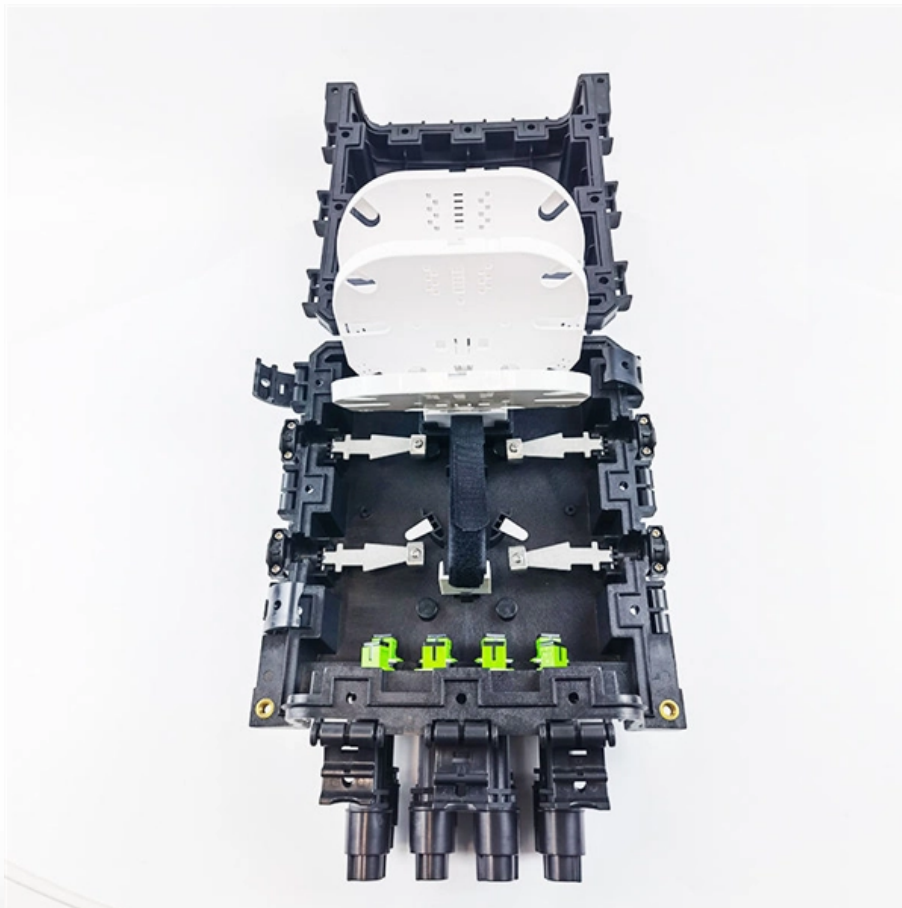

Customized High and Low Voltage Complete Sets of Equipment for Monaco