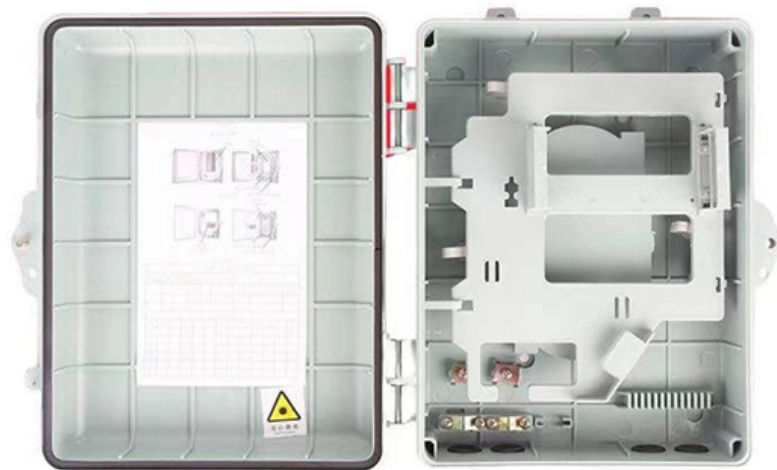

# Distribution Box Grille

## Distribution Box Grille

---

# Understanding Distribution Boxes: A Comprehensive Guide

---

A distribution box, also known as a power distribution box or electrical distribution box, is used to distribute electrical power safely to multiple

## Systemair

---

ODEN is an insulated plenum box developed for use with NOVA grilles. The product is installed at the end of circular ducts and removes the need for UR-NOVA. It features a circular inlet and a