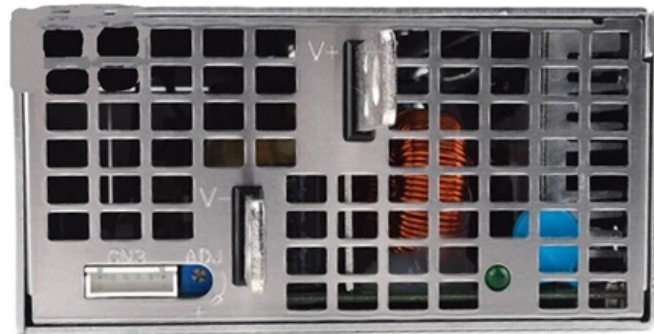

# Distribution Box L3

## What Does L3 Mean on Spectrum Cable Box: Decoding

---

The "L3" on a Spectrum cable box indicates that the box is experiencing a signal issue. This could be due to a problem with the cable connection or a service

## **Elumen8 MERZ Distribution Box Powerlock to 2 x Powerlock Out**

---

Description Made in Britain Handy robust and lightweight distribution box made of shock-resistant thermoplastic IP44 rated Stackable design for space saving Input: 5 x 500A Power Lock appliance

**Shop ,**

---

Distribution Boxes The Powersafe Power Distribution Box is an electrical connection point for single pole connectors on three phase electric power up to 800 amps.