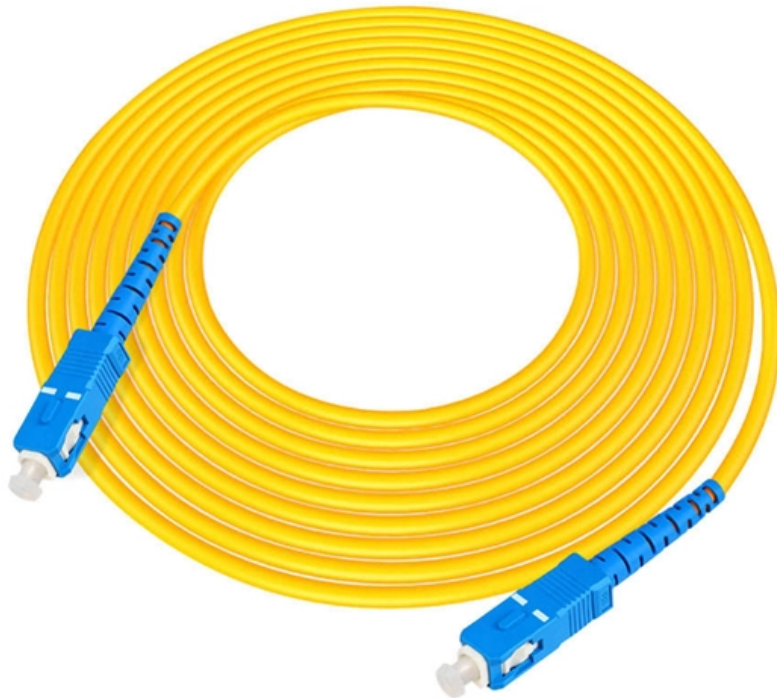

Distribution Box MS301

Distribution Box MS301

Lock for power distribution box MS301

Lock for power distribution box MS301 - Lock for electric cabinet handle for distribution cabinets and meter boxes - 1 pc (MS301 button) : Amazon.ie: DIY & Tools About this item The durable

MS301 Distribution Box Control Cabinet Door Lock MS303 Handle

Product description Door Hardware & Locks MS301 distribution box, control cabinet, door lock, MS303, handle lock, pack of 1. Model Number: MS301 303

MS301 Power Distribution Box Lock

Free delivery and returns on all eligible orders. Shop MS301 Power Distribution Box Lock - Electric Cabinet Handle Lock for Switch Cabinets and Meter Boxes - 1 Piece (MS301 Button).

MS301 Power Distribution Box Lock

MS301 Power Distribution Box Lock - Electric Cabinet Handle Lock for Switch Cabinets and Meter Boxes - 1 Piece (MS301 with Key) - Amazon Durable construction ensures long