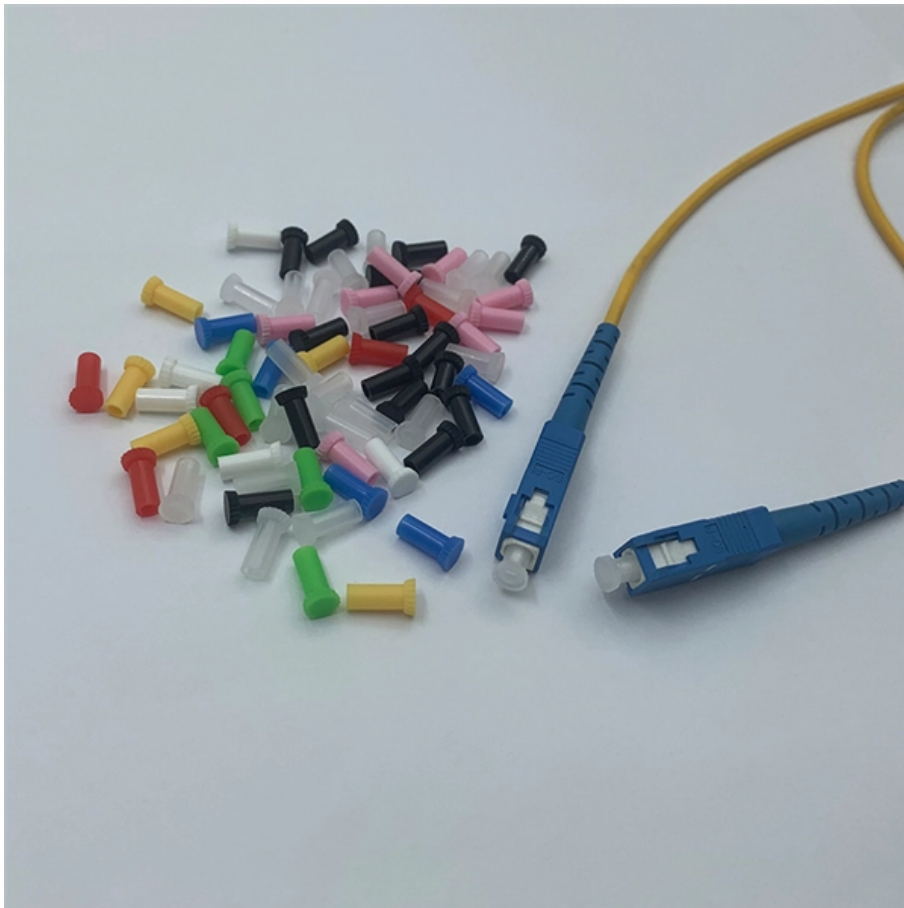

Double-door 16U network rack

Double-door 16U network rack

Tecmojo 16U Open Frame Network Rack for Servers

Tecmojo 16U Open Frame Network Rack for Servers and AV Gear, Mobile Server Rack 4-Post with casters, with 2pcs 1U Shelf and Mounting Hardware, AV Rack