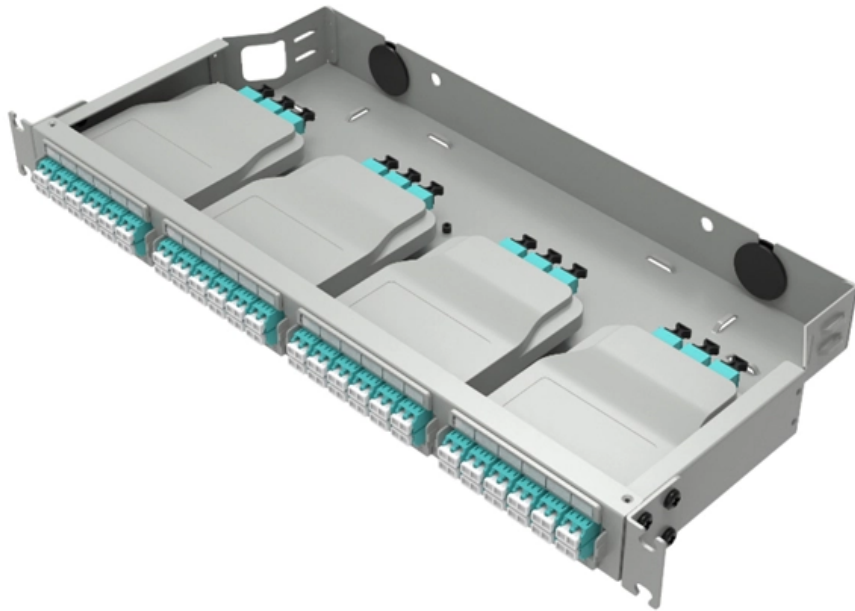

Electroplated zinc cable trays

Electroplated zinc cable trays

L-com Electro Zinc Plated Wire Mesh Cable Tray, 11.82

L-Com Electro Zinc Plated Wire Mesh Cable Tray is the ideal solution for neatly routing and organizing cable. This cable tray's design features a cable capacity of

NavePoint Wire Mesh Cable Tray, Electro Zinc Plated,

NavePoint cable tray can easily be cut with a bolt cutter to customize the length for your project. These non-corrosive wire mesh cable trays are made

Amazon : Electro Zinc Plated Wire Mesh Cable Tray, Silver Steel,

The electro zinc plated silver finish provides industry-leading outdoor corrosion resistance and makes the cable tray suitable for schools, data centers, factories, assembly plants, and more.

Kable Kontrol® Chrome Cable Tray Straight Section - Electro-Zinc Plated Steel is a professional quality Steel Wire Mesh Cable Tray for your building's wire

L-com Electro Zinc Plated Wire Mesh Cable Tray, 5.91