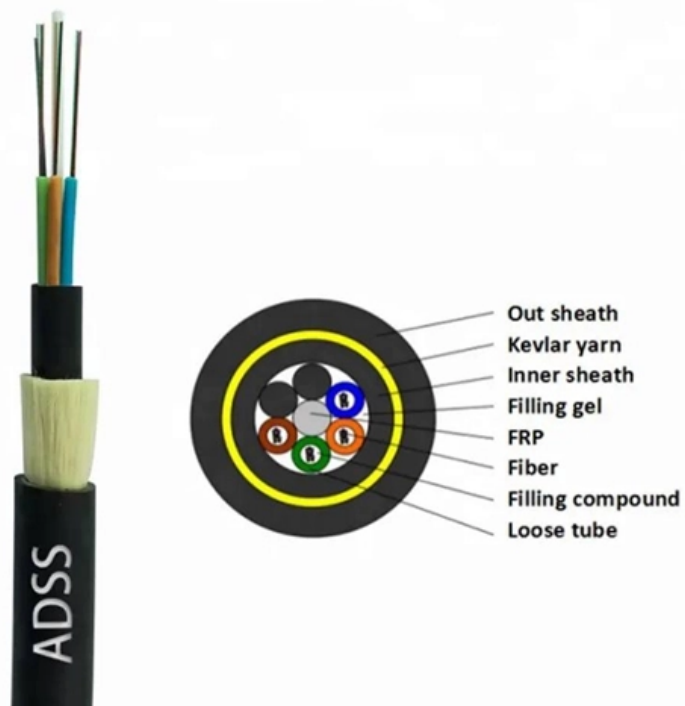

# FTTX fiber optic cold splice

# HJ Outdoor Fiber Optic Terminal Box Metal Wall Mount Waterproof

---

The optical cable terminal box series serves as an auxiliary device for terminal distribution within optical fiber transmission networks. It is suitable for the direct and branch splicing of indoor or outdoor