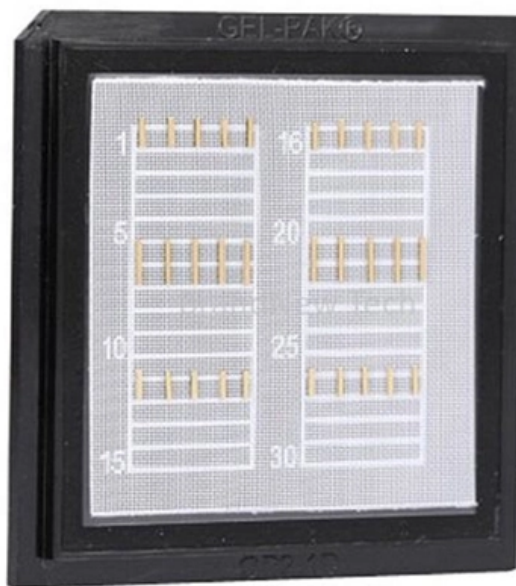

Fc bare fiber optic coupler connector

Fc bare fiber optic coupler connector

Bare Fiber Connector Adapter

We offer various connectors for terminating single-mode or multimode fibers. Custom bore diameters are also available. The BFAD is well suited to coupling light into a

Multi-Axis Single-Mode Fiber Couplers , Fiber Coupling

Single-Mode Fiber Couplers provide sub-micron positioning resolution for coupling laser light into single-mode fibers. Either connectorized fibers or chuck-mounted

Customized 1x2 Multimode MMC Fiber Optic Coupler

FBT Multimode couplers are available with 900 μ m loose tube single-mode fiber or 250 μ m bare fiber and are terminated or unterminated as required.

Custom Cable Assembly Manufacturing , Fibertronics, Inc.