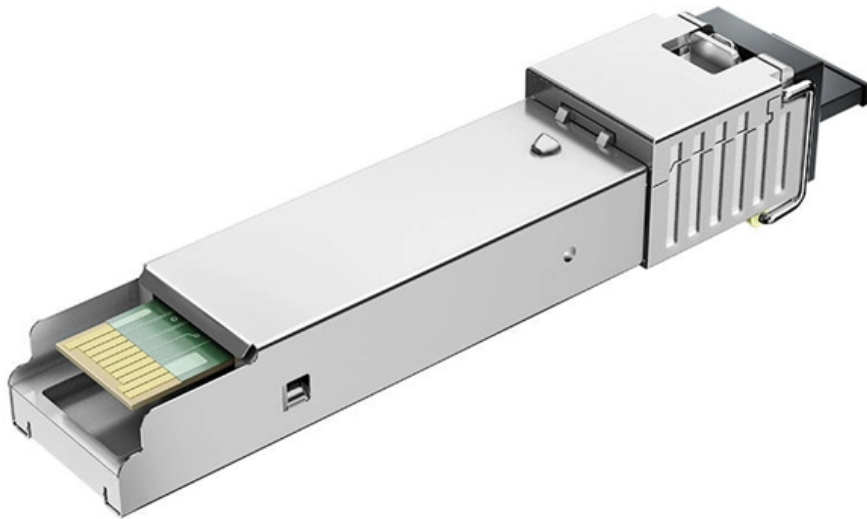

Fiber Optic Terminal Box HEAV

Fiber Optic Terminal Box HEAV

Durable FTTH Terminal Box , Fiber Termination

The FTTH Terminal Box serves as a compact fiber termination enclosure for residential and enterprise optical networks. It safeguards splicing points and

Ultimate Guide to Fiber Optic Distribution Box: Types

Fiber optic technology has revolutionized the telecommunications industry, enabling faster and more reliable data transmission. One essential

What is a Fiber Termination Box and How is It Used?

Fiber Termination Box is a device for fiber optic network terminal access and management. It has flexible deployment and configuration.

All You Need To Know About Fiber Termination Boxes: Installation and

Rack-mounted Fiber Optic Terminal Box

The fiber optic terminal box is designed for FTTx applications, accommodating at least 4-16 users. It provides ample space for splicing, splitting, storage, and cable