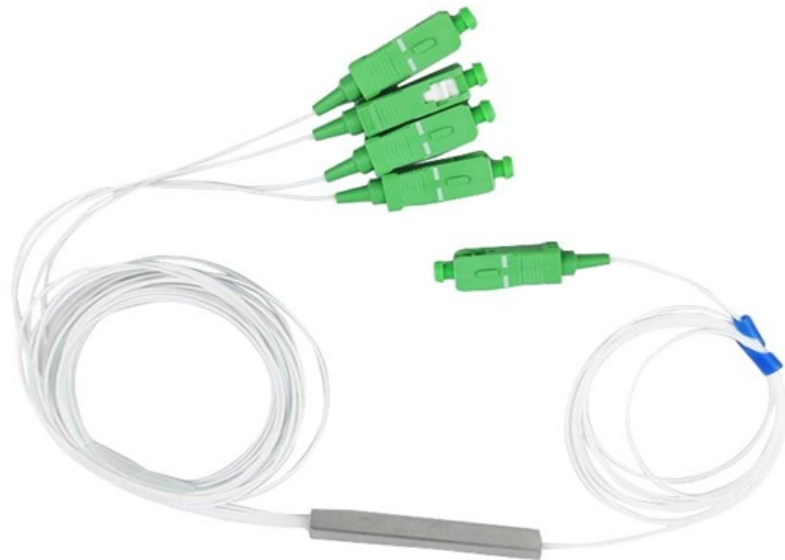

# **Fiber Optic Terminal Box for Engineering Cabling**

## Fiber Optic Terminal Box for Engineering Cabling

---

### Durable FTTH Terminal Box , Fiber Termination

---

The FTTH Terminal Box serves as a compact fiber termination enclosure for residential and enterprise optical networks. It safeguards splicing points and

## Search

---

Delivering high performance, reliability, and scalability, the Base-16 Fiber Cabling System consists of 16 fibers per jacket that are either discrete/loose tub