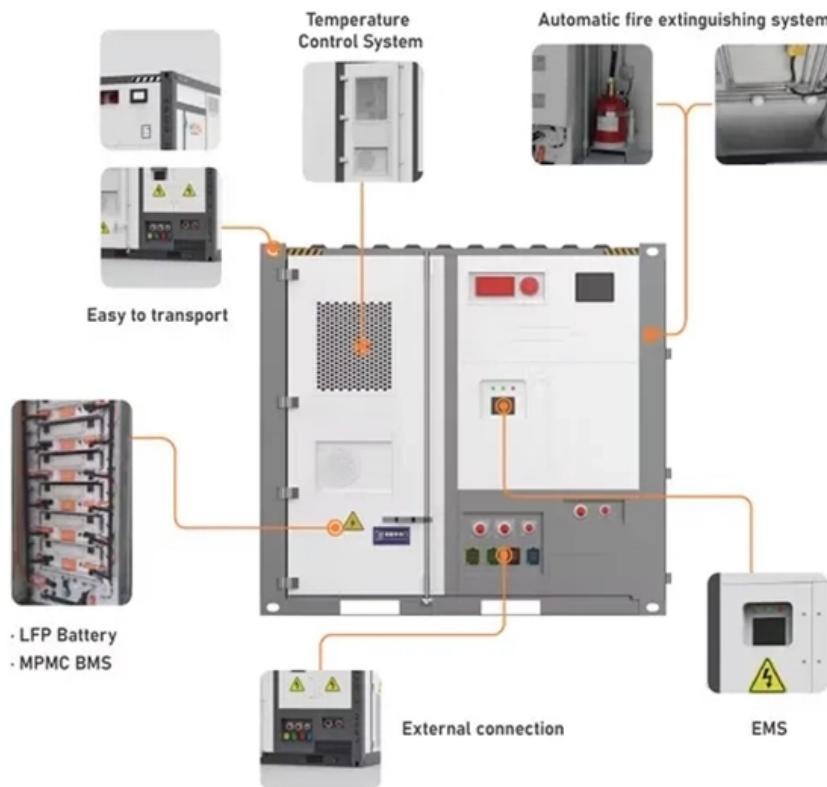

Fiber optic connector box with valve

Fiber optic connector box with valve

HTB8009 6-Port FTTH Box - Wall-Mount SC Simplex

The HTB8009 6 Ports FTTH Termination Box is a compact, multi-functional distribution enclosure specially designed for final fiber termination at

Fiber optic DIN rail splice box for LC or SC couplers

These compact FO splice distributors for TH35 mounting rails are ideal for use in industrial environments. The box can be quickly and easily attached directly to