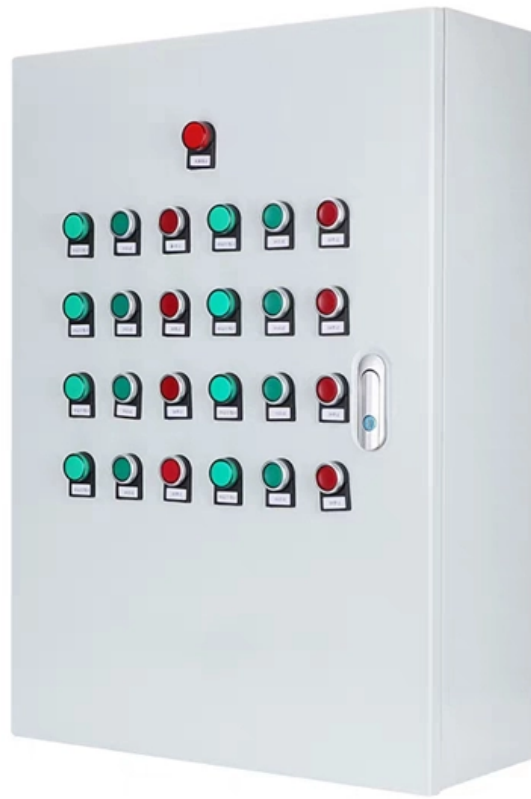

EIT Opto-Routing

Fiber splicing in optical distribution box