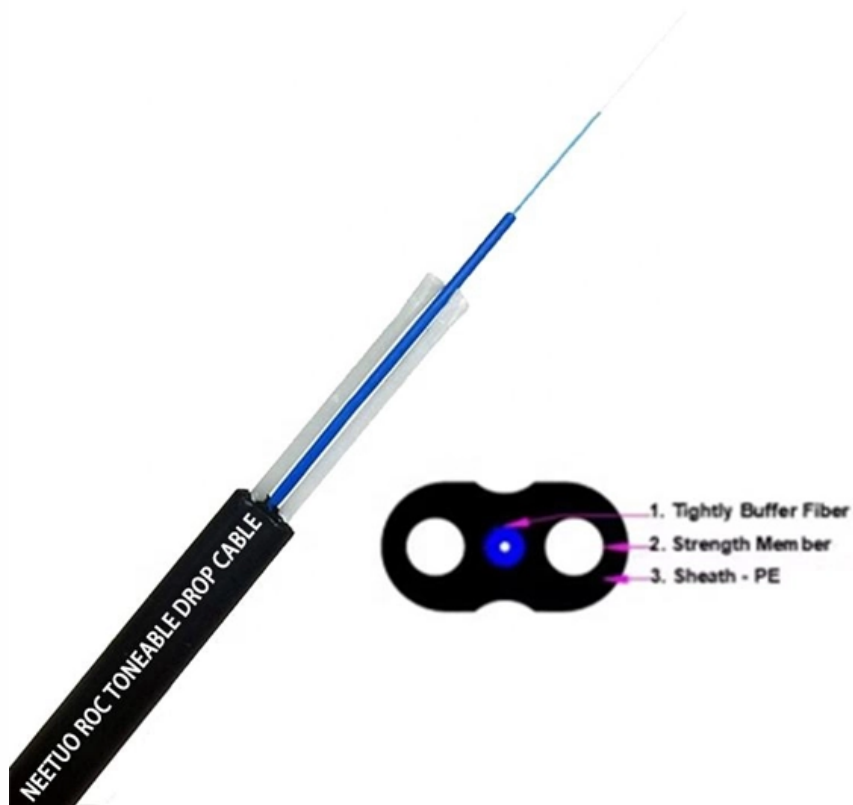

Fireproof ladder-type steel cable trays

Fireproof ladder-type steel cable trays

Ladder Type Cable Trays

In this comprehensive guide, we'll walk you through the precise steps and considerations required to install Pioneer's ladder type cable trays with efficiency

Hot-dip Galvanized Ladder Cable Tray Fireproof Spray Painted T-type

Hot-dip Galvanized Ladder Cable Tray Fireproof Spray Painted T-type Cable Tray
Stainless Steel Large Span Trapezoidal

FIRE RESISTANT PROOF CABLE TRAY, DIN STANDARD E90

Cablofil fire resistant and fire proof cable trays are increasingly specified in the construction, power, oil, gas, petrochem, rail and utilities industries. Cablofil cable tray has been successfully tested and