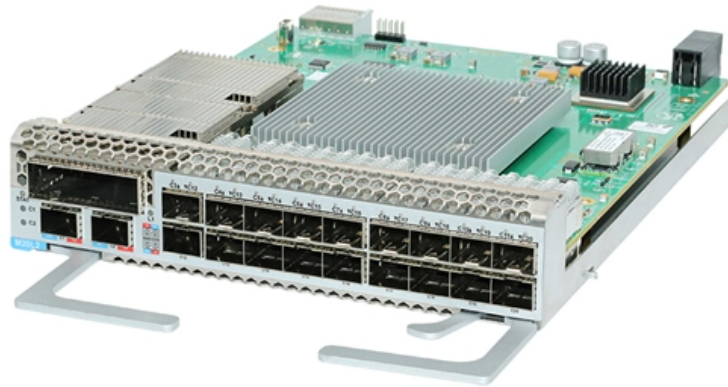

Honduras Telecom Shelter IP68

Overview

These shelters are constructed using FiberBeam Technology, which provides a lightweight yet durable construction and accommodates multiple frequencies for maximum signal reach and reception. Experience unparalleled protection and reliability with Enviro Buildings® telecom shelters, specially designed for ground site applications in challenging environments. Features rapid deployment, high-density management, and full IEC/TIA/EIA compliance. Telhua's outdoor telecommunication enclosure provides a robust, weatherproof housing solution for fiber optic. We are an experienced manufacturer in precision mechanics, specializing in enclosures, Minishelter cabinets, optical subscriber boxes, and ODFs hardware that plays a vital role in the advancement of the Internet and digital data transmission.

Honduras Telecom Shelter IP68

Mini Shelter

Our mini-shelter is designed to protect your telecom equipment from humidity, dust, extreme temperatures and overheating. Its modular design and on-site assembly allows for a fast and easy