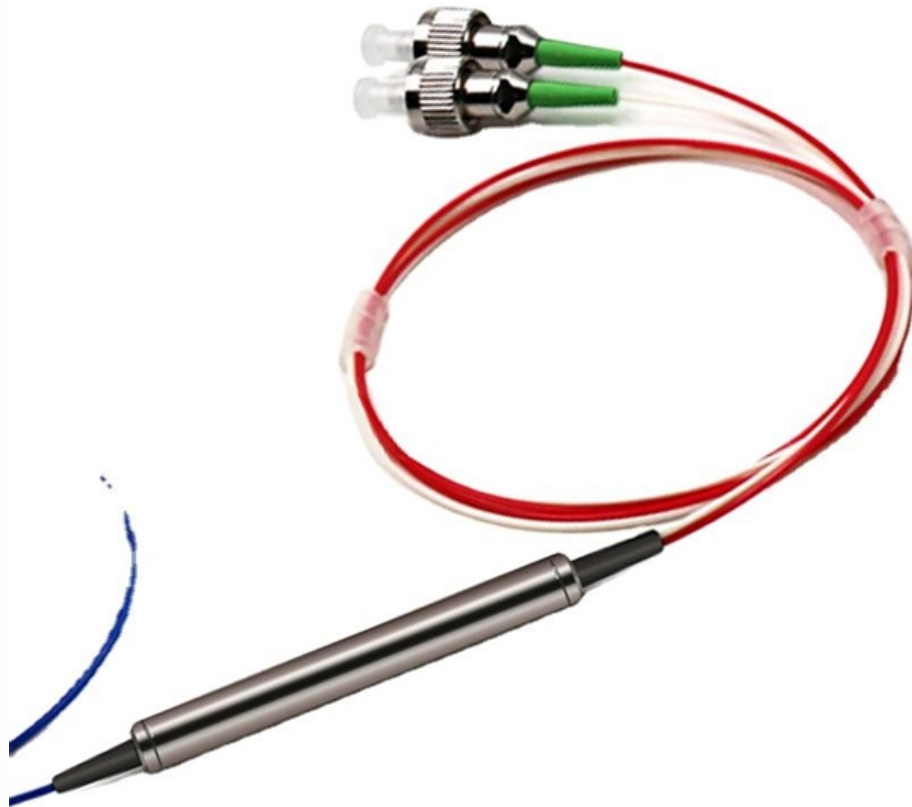

Household electrical distribution box cover switch

Household electrical distribution box cover switch

Understanding The DP Box And DP Switch: Electrical Power Distribution's

Two crucial parts ensure the smooth delivery of electricity to our homes and places of business in electrical power distribution. The dp box and DP Switch are two components of the

Plastic Transparent Cover Power Distribution Box for

EASY TO INSTALL: This distribution box can be easily installed and very convenient to use, just need a few steps to mount it on your wall. **MULTIFUNCTIONAL:** This

Panel Box 12 Circuit Breaker

The Mezeen Distribution Panel Box Flush Type 12/8ways w/ Circuit Breaker (SET) is a reliable and high-quality option for household switch control boxes. With its wide range of branches and circuit breaker