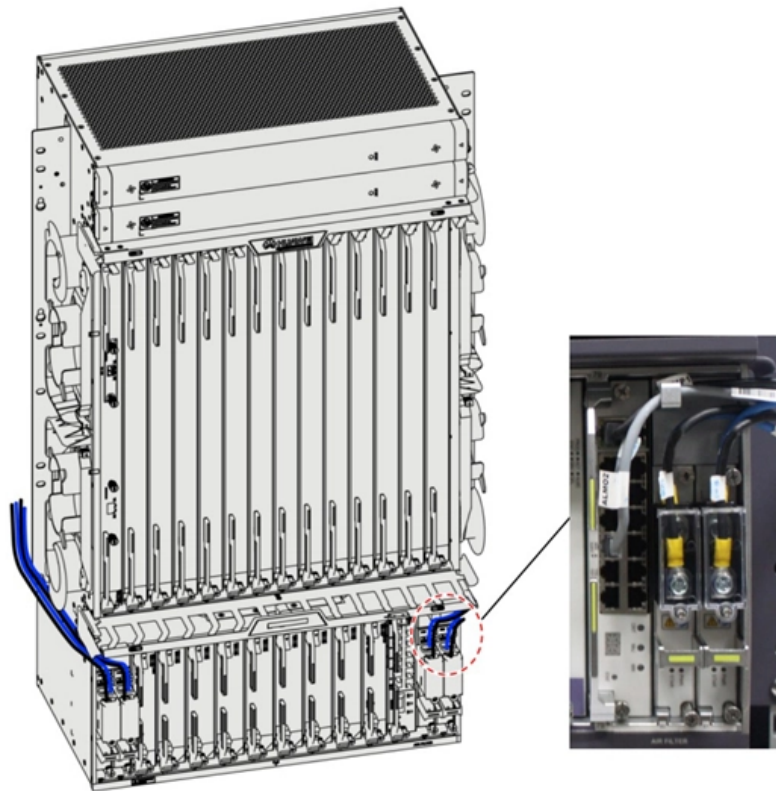

How is the installation of road and bridge cable trays

Overview

Step-by-step on-site guide: learn how to plan, mark, support, and install cable trays correctly, from shop drawing approval to final checks. Cable tray installation implies the construction of an electric road that will be safe. en completely installed, without damage either to conductors or structural system use maintain spacing or to keep cables in place when the tray is ect the minimum bend ra-dius for cables as they exit the bottom of the cable tray. These solutions provide optimum safety, flexibility and excellent corrosion resistance for ety lighting, signs, ventilation, etc. With legrand at your side, you are choosing safety, high quality, expertise and a variety of solutions to ensure that your.

cable tray solutions For tunnels guide

The Legrand cable tray ranges not only perform their initial function, to support conductors, but their specific accessories enable them to take additional equipment: luminaires, signs, emergency lighting,

What Is A Cable Tray? 5 Types Of Cable Trays

A cable tray is a structural system used to support and manage electrical cables in various settings, such as industrial, commercial, and residential environments. It provides a pathway for safely routing

Busway and Cable Tray Installation

Cable Tray Installation is the process of installing a structural system to securely fasten and support cables and raceways. It involves calculating angles and bends as well as measuring and cutting