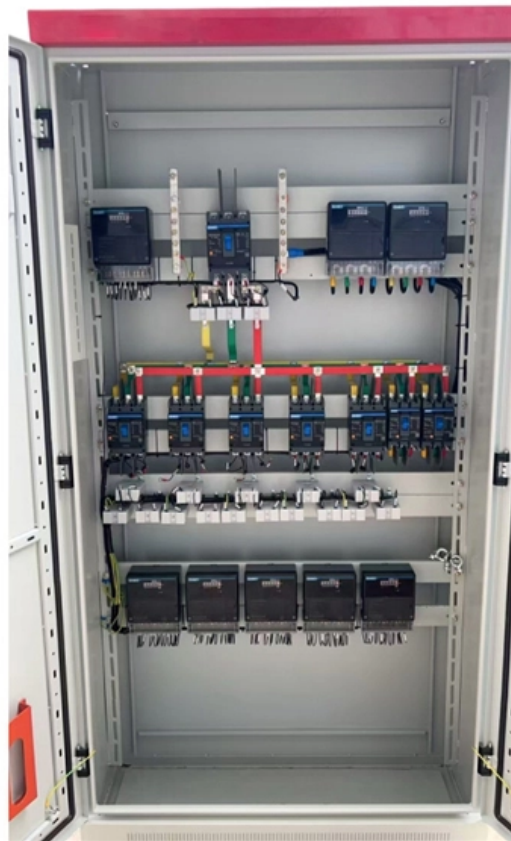

How to install a home distribution box

How to install a home distribution box

Distribution box

A distribution box, also known as a fuse box or power distribution box, is the heart of the domestic electrical installation. It is used to distribute the electricity supplied by the energy supplier to the

Small distribution box installation steps

The steps to install a small distribution box include selecting a suitable location, installing the base, placing the distribution box, connecting the

How to Install a Distribution Box--A Comprehensive

Whether you are an electrical contractor or a construction brigade, knowing how to properly and safely install distribution boxes is the basis of

How to Install an Electrical Box , Step by Step Guide

In this step-by-step tutorial, we'll cover: Tools you need more. Learn how to properly install an electrical box safely and efficiently.

In modern electrical systems, cable distribution boxes (also known as electrical distribution boxes or distribution boxes) play a crucial role as the key

IT news, guides and background information

News and forums on computers, IT, science, media and politics. Price comparison of hardware and software as well as downloads at Heise Medien.