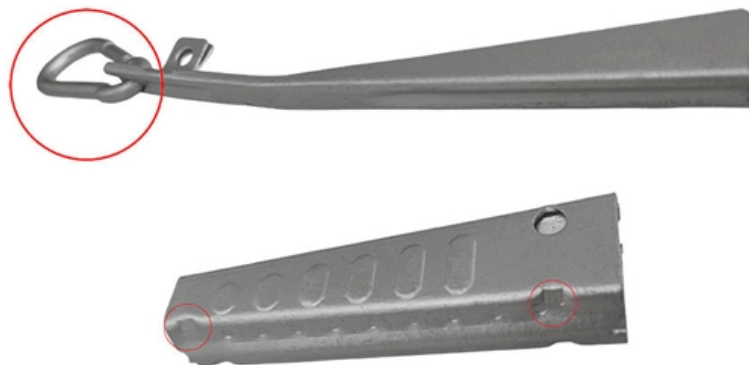

How to install the optical module of Huijue PTZ camera

How to install the optical module of Huijue PTZ camera

How to Set Up a PTZ Camera: A Complete Guide for

For troubleshooting deeper issues such as motor failure or loss of connection, refer to your camera's manual for instructions on running diagnostics

How to Install the Hanwha Vision Ruggedized PTZ Camera , Step-by

Set up your Hanwha Vision Ruggedized PTZ Camera quickly and correctly with this step-by-step installation guide. In this video, we walk you through everything included in the box and show you how

How to install the Hiseeu poe PTZ security camera HD985?

Here is the video about the installation of the Hiseeu poe PTZ camera system Easy to Install to Wall Or Ceilling 1. Nail to Wall/Ceiling with 4 screws 2. Buckle the two gears on top carefully 3.

How to wire a PTZ Camera

PTZ Camera is a type of security camera that allows the user to monitor a large area by controlling the direction the camera is looking in, and the ability to zoom in using a motorized optical