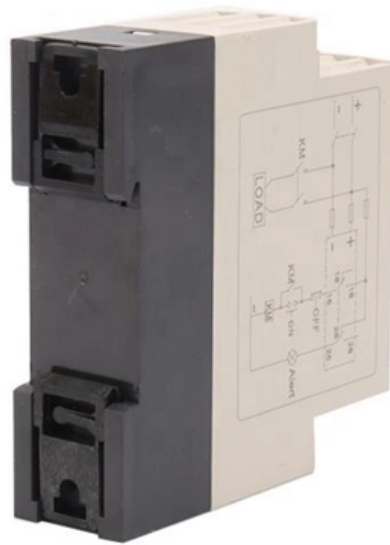

Industrial plugs for cabinets