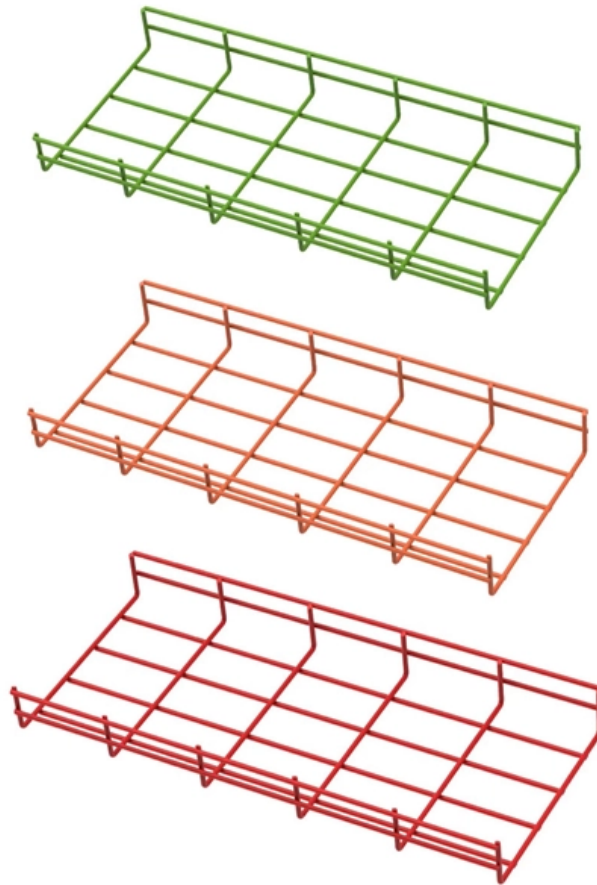

Iranian Professional Steel Cable Management Frame