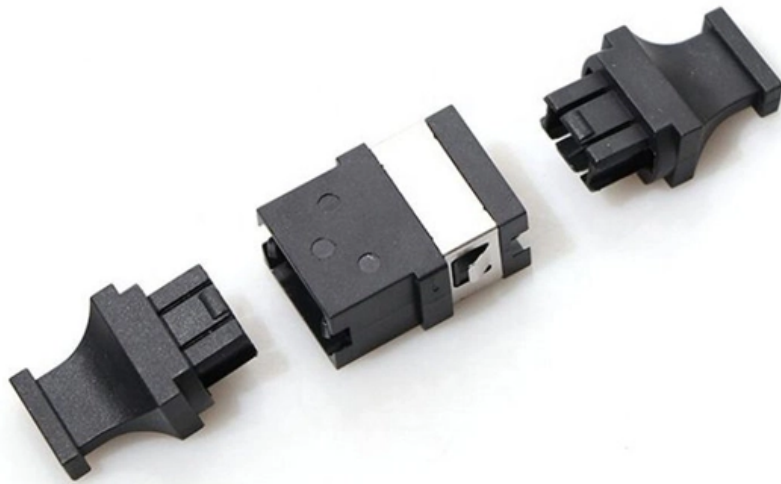

Ireland Retail Smart Patch Panel 12-Core