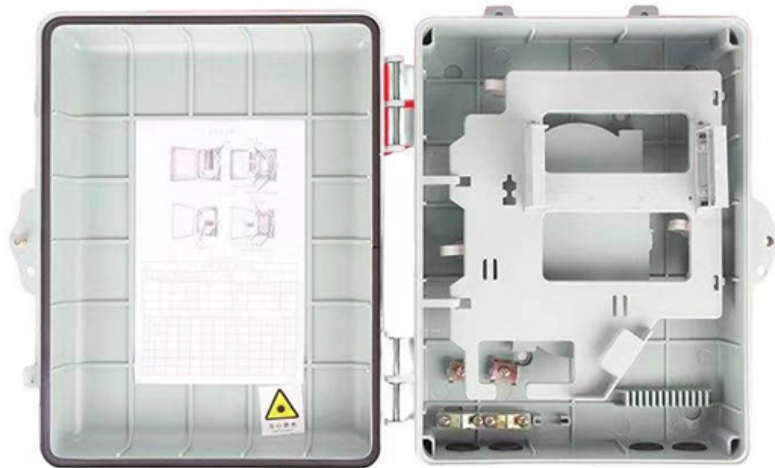

Is the fiber optic panel important

Overview

A fibre optic patch panel is an essential component in today's structured cabling systems. Designed to simplify the organisation, termination, and routing of fibre connections, it forms the backbone of high-performance networks across data centres, telecom environments, and. Whether for commercial buildings, data centers, or industrial applications, the installation of fiber optic panels is critical to ensuring high-speed connectivity, reliability, and future scalability. If you already know what your project requires, check out our complete Fiber Patch Panel selection.

Is the fiber optic panel important

Fiber Optic Patch Panel Guide

The traditional fiber optic patch panel is no longer just a passive hardware box; it is a critical intersection point for managing cable geometry, mitigating insertion loss, and ensuring

8 Port Wall Mount Fiber Optic Patch Panel

The 8 Port Fiber Patch Panel is a compact wall mount enclosure designed for indoor fiber optic distribution. It supports up to 8 adapter ports, compatible with SC, LC,