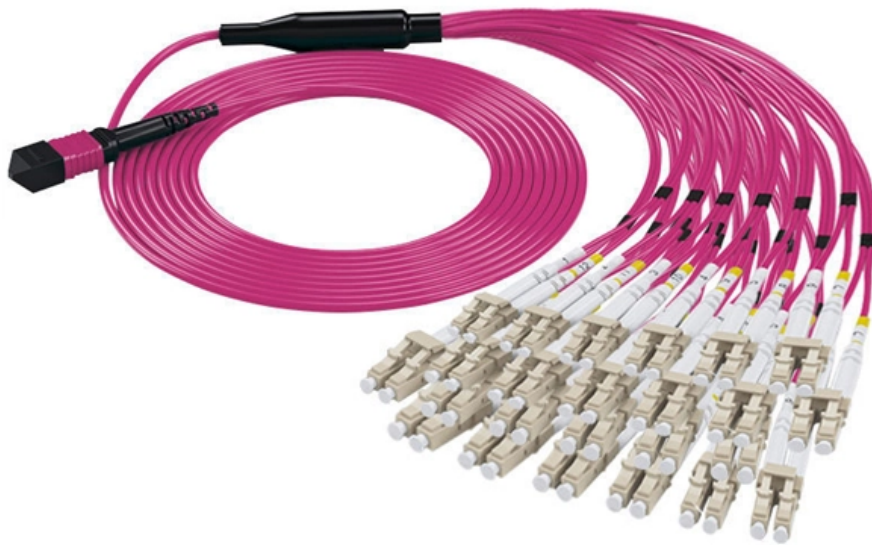

EIT Opto-Routing

Jordan Explosion-proof Distribution Box Factory