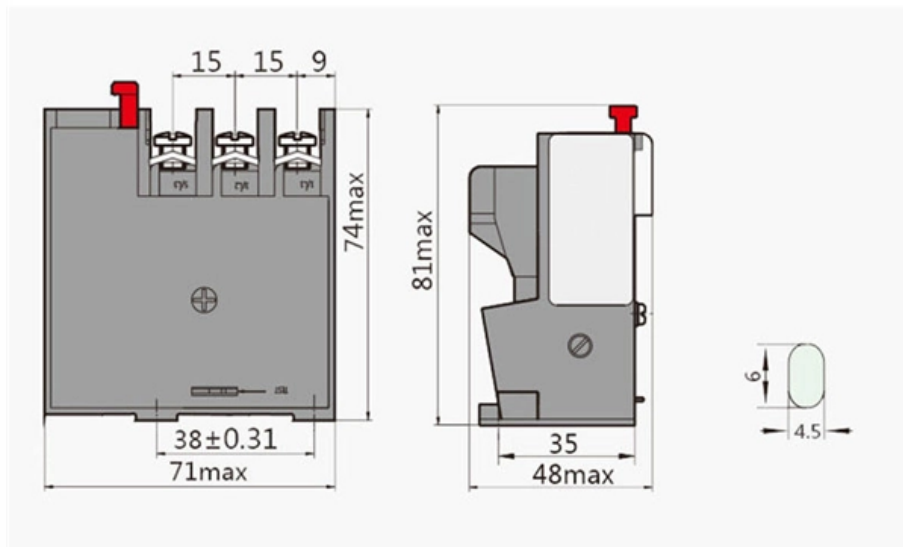

Kyrgyzstan Export Integrated Distribution Cabinet 400V CIF Price

Kyrgyzstan Export Integrated Distribution Cabinet 400V CIF Price

Kyrgyzstan Trade Brief

Merchandise Trade In 2021, Kyrgyzstan registered a trade-to-GDP ratio of 98.8%, and merchandise trade accounted for 85.6% of Kyrgyzstan's total trade. From 2017-2021, Kyrgyzstan's merchandise