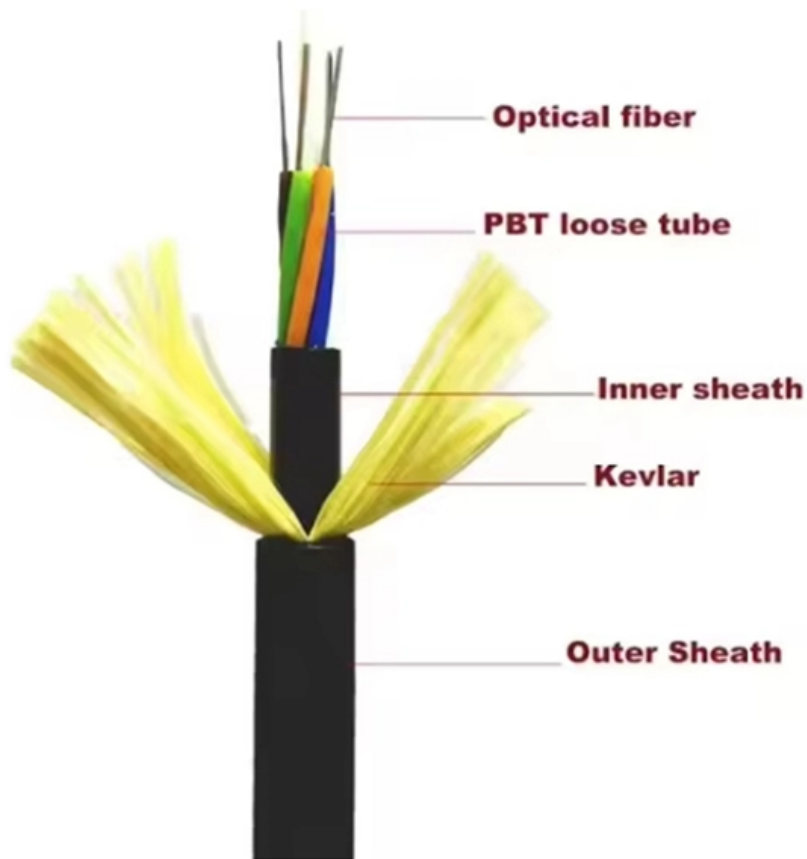

Ladder-type cable tray W600

Ladder-type cable tray W600

Cable Tray , EAE Electric , Medium & heavy duty cable

Explore EAE Electric's medium and heavy-duty cable tray systems designed for optimal cable management and durability in industrial and commercial applications.

GI LADDER TYPE CABLE TRAY (1.6swg)

GI LADDER TYPE CABLE TRAY(1.6swg) - 600mm X 50mm - Buy GI Ladder Type Cable Tray at best price of INR 100/meter by Laxminarayan Global Supplier. Also

Cable Ladder Trays (Welded and Swaged)

Cable Ladder Trays, are designed to meet most requirements of cable and electrical wire installations and comply to local and international standards of fabrication

Ladder Cable Tray, Ladder Cable Tray Manufacturer,

Ladder Cable trays are used to distribute cable and is design carefully keeping in mind industrial requirements. These trays are manufactured using top quality

600 X 50 mm Ladder Type Cable Tray

Electraa Fab Private Limited - Offering 600 X 50 mm Ladder Type Cable Tray, Galvanised Iron Ladder Type Cable Tray in Pune, Maharashtra. Also get GI