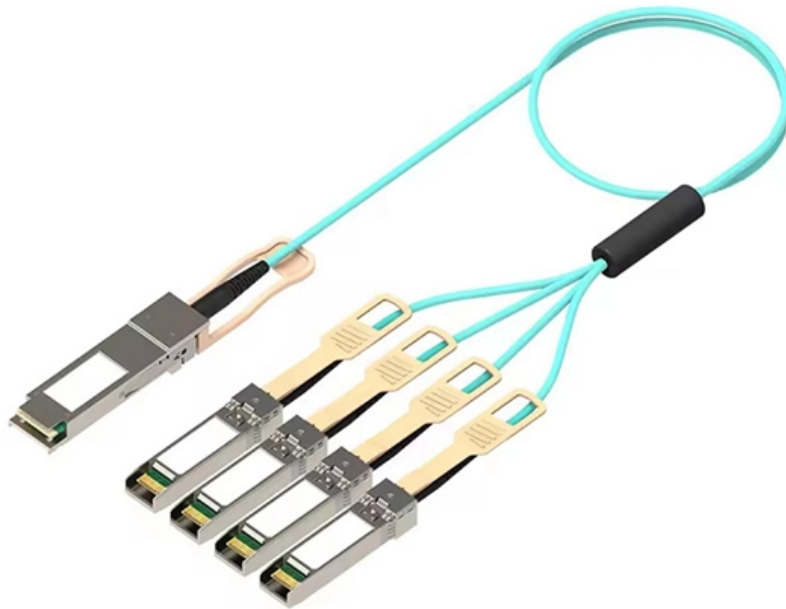

Laser Diode Sleeve

Laser Diode Sleeve

Ultrafast Wireless Diode Laser Barrier Sleeves 500/Pack

Shop Ultrafast Wireless Diode Laser Barrier Sleeves 500/Pack at Practicon Inc. Perfect for your dental practice. Find more at [practicon](#) . Use your Premier

Diode Glass Tube Sleeves for Low Temperature Sealing

diode glass sleeve packages Jinan Honhai glass Ltd, produces custom glass beads used to produce glass-to-metal feed throughs and hermetically sealed connectors within the electronics industry.

DIODE LASER SLEEVES 25 PC (SOL/SAPPHIRE)

This high-quality dental laser delivers true portability, power and precision. It features enhanced ergonomics, a simple interface, and a high-contrast aiming beam designed to make laser dentistry

Reliable Performance with Advanced diode sleeve Technology for

Discover high-performance solutions with our range of diode sleeve, designed for efficient signal regulation and protection. Ideal for enhancing circuit reliability, these components ensure seamless